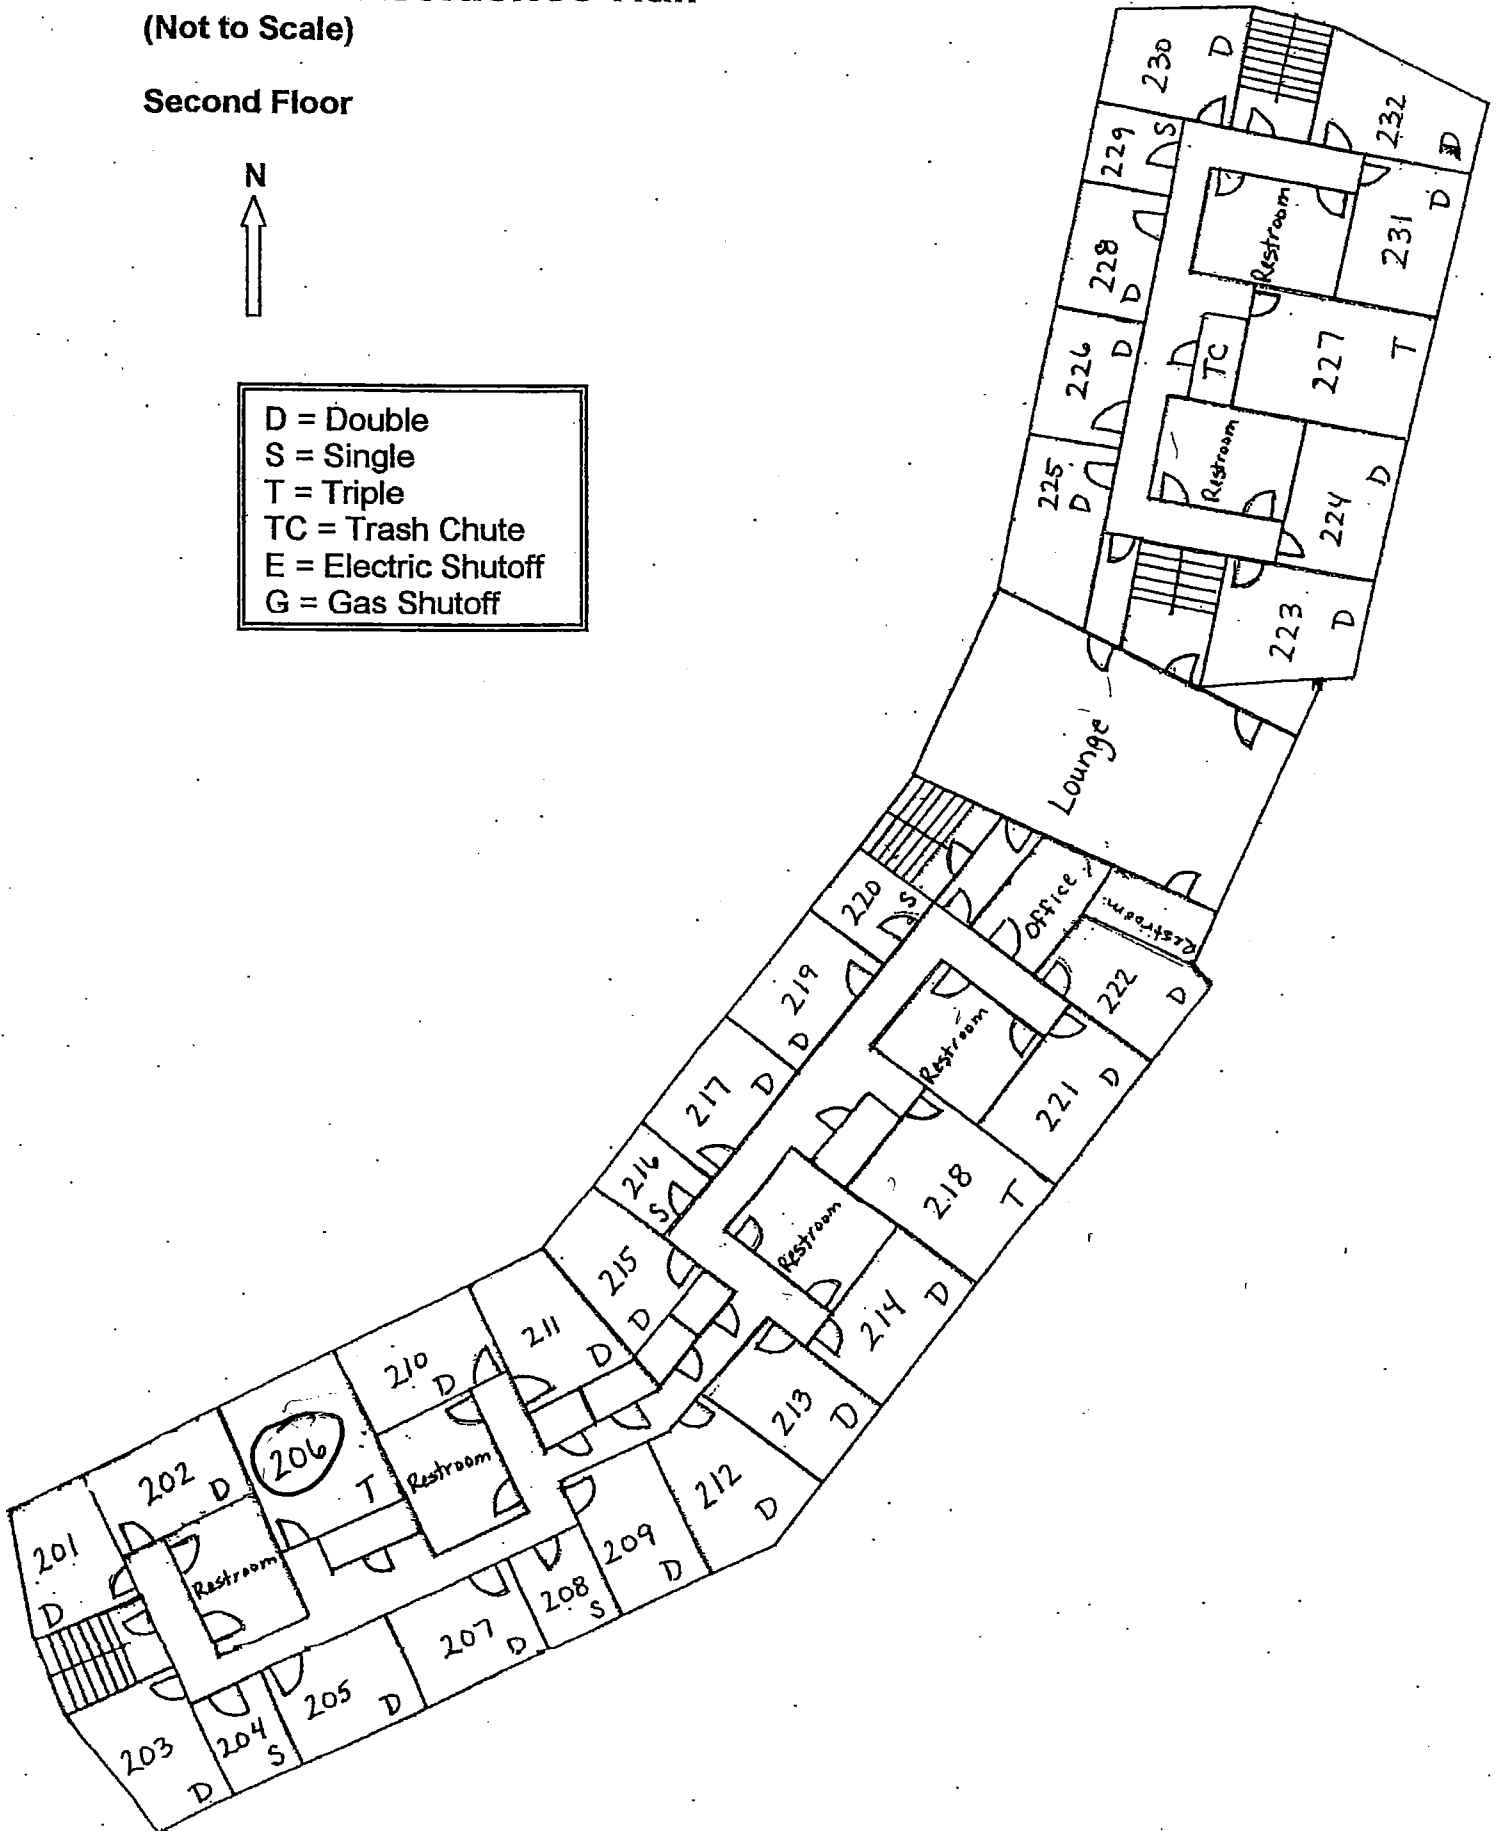

McBride Residence Hall

(Not to Scale)

Second Floor

D = Double
S = Single
T = Triple
TC = Trash Chute
E = Electric Shutoff
G = Gas Shutoff