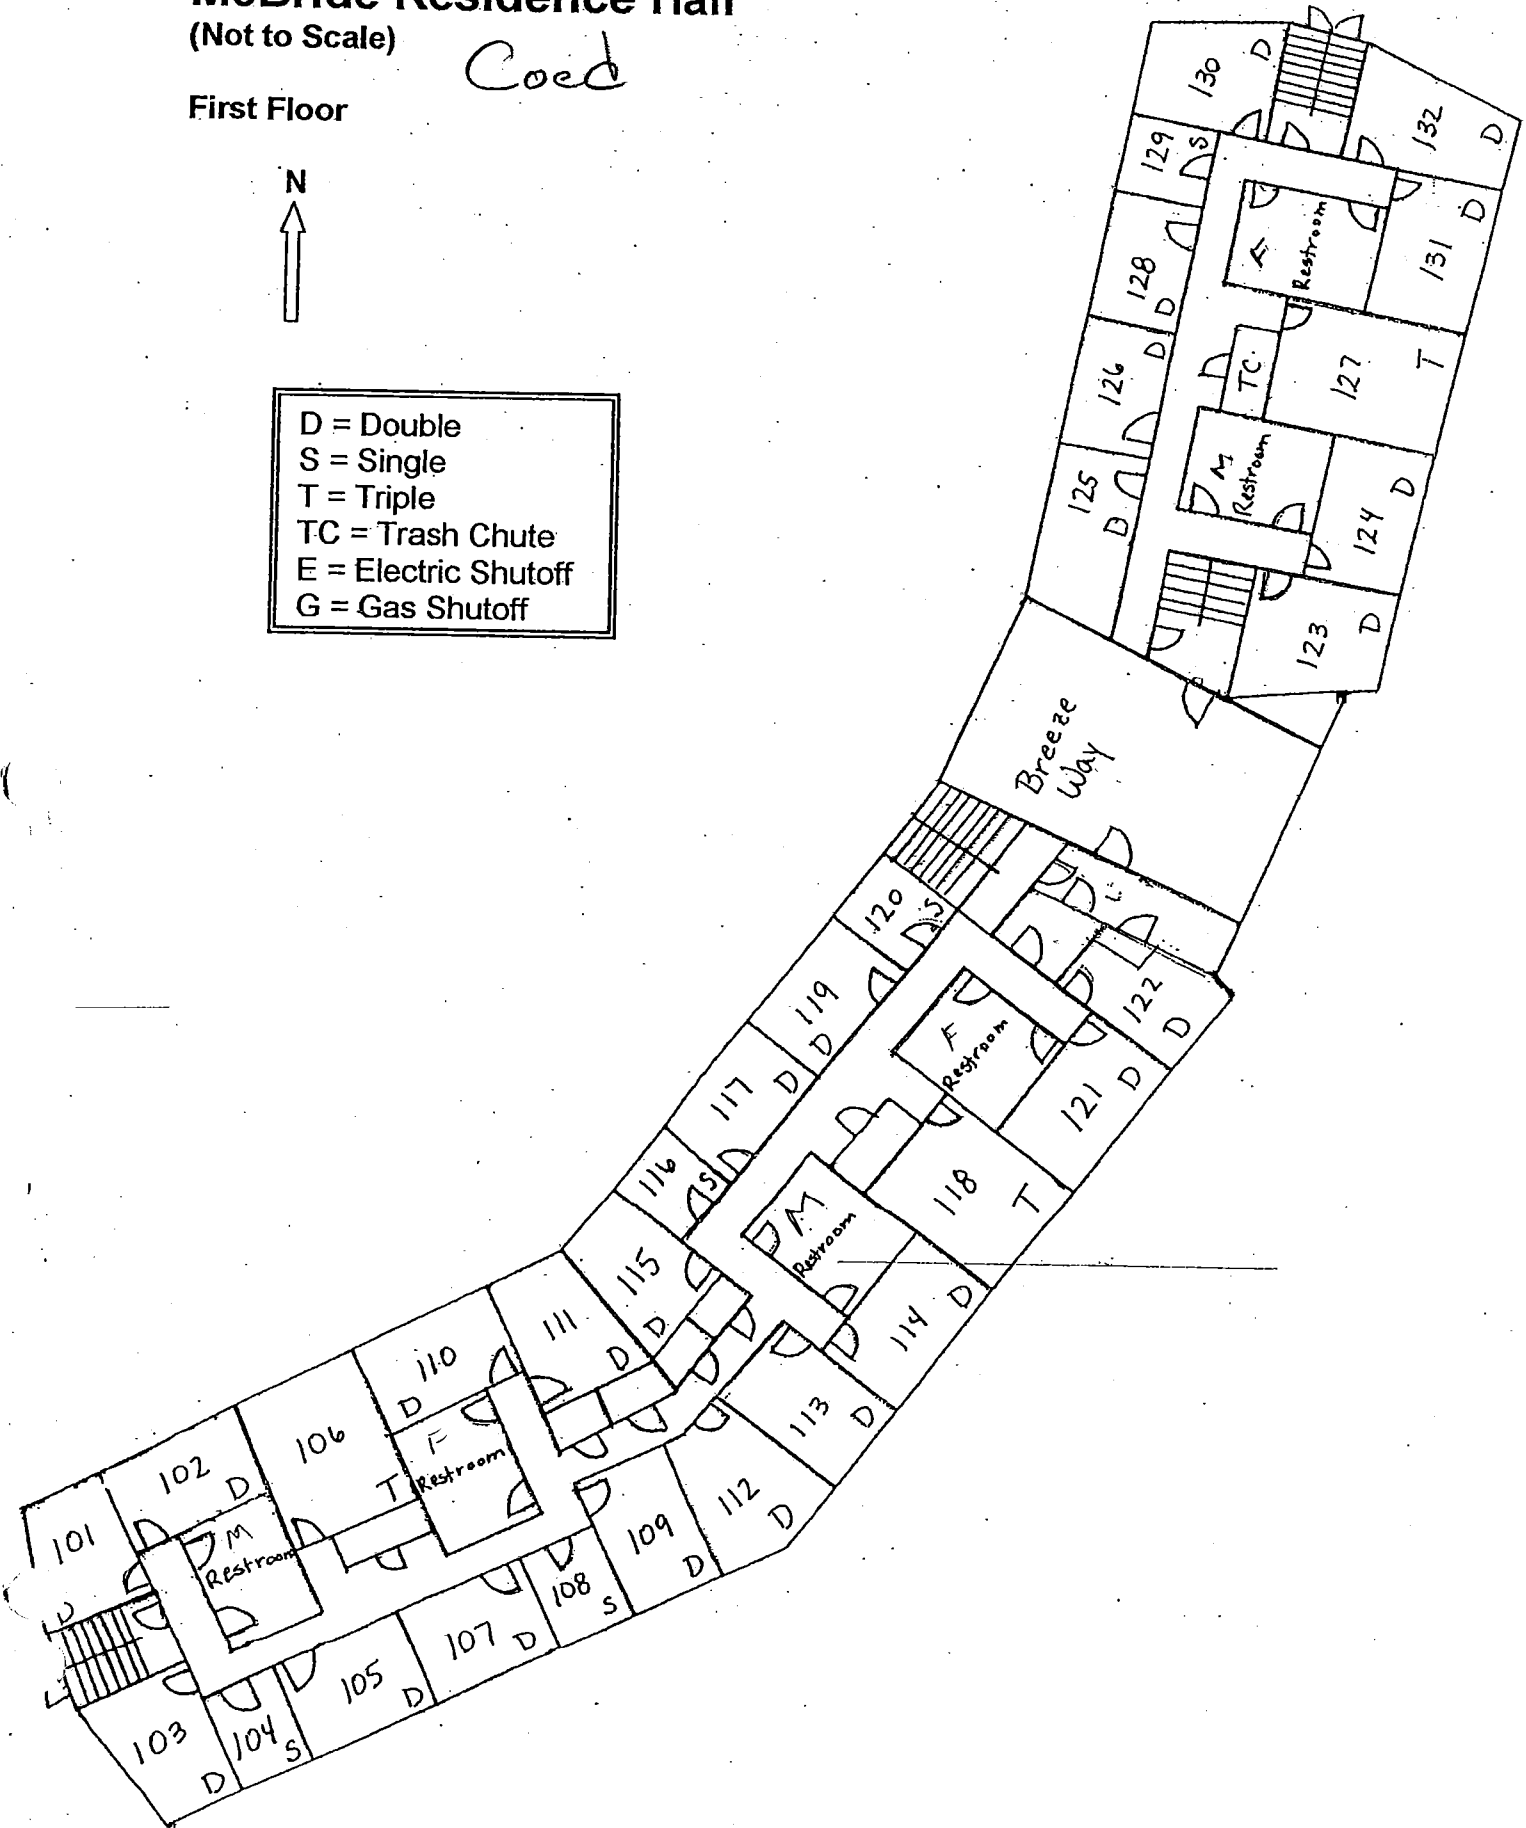

# McBride Residence Hall

(Not to Scale)

*Coed*

First Floor

- |                      |
|----------------------|
| D = Double           |
| S = Single           |
| T = Triple           |
| TC = Trash Chute     |
| E = Electric Shutoff |
| G = Gas Shutoff      |

# McBride Residence Hall

(Not to Scale)