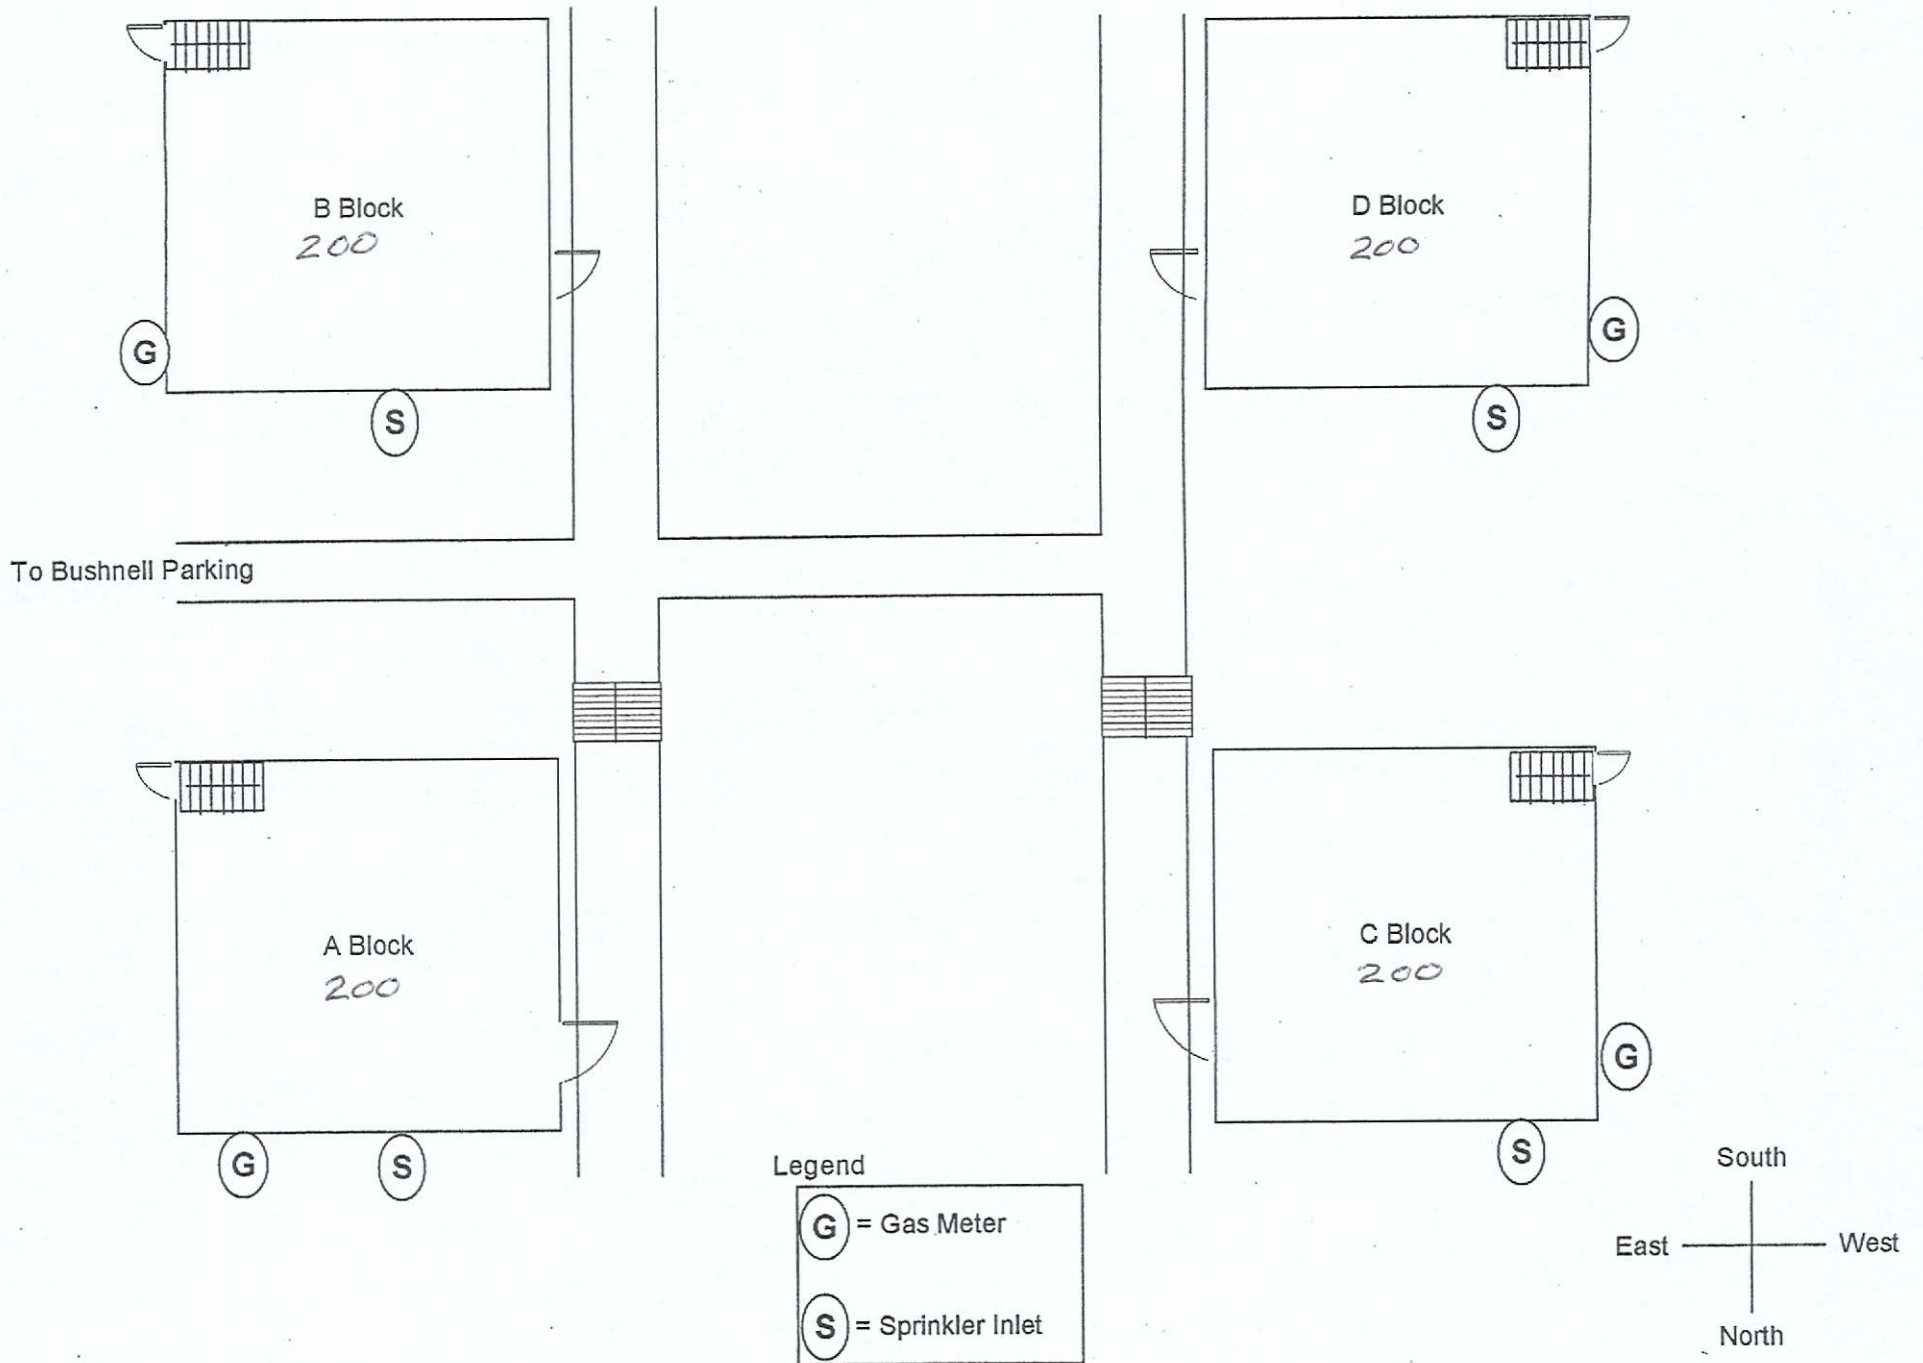

# Taft Cottages

To Bushnell Parking

Legend  
G = Gas Meter  
S = Sprinkler Inlet