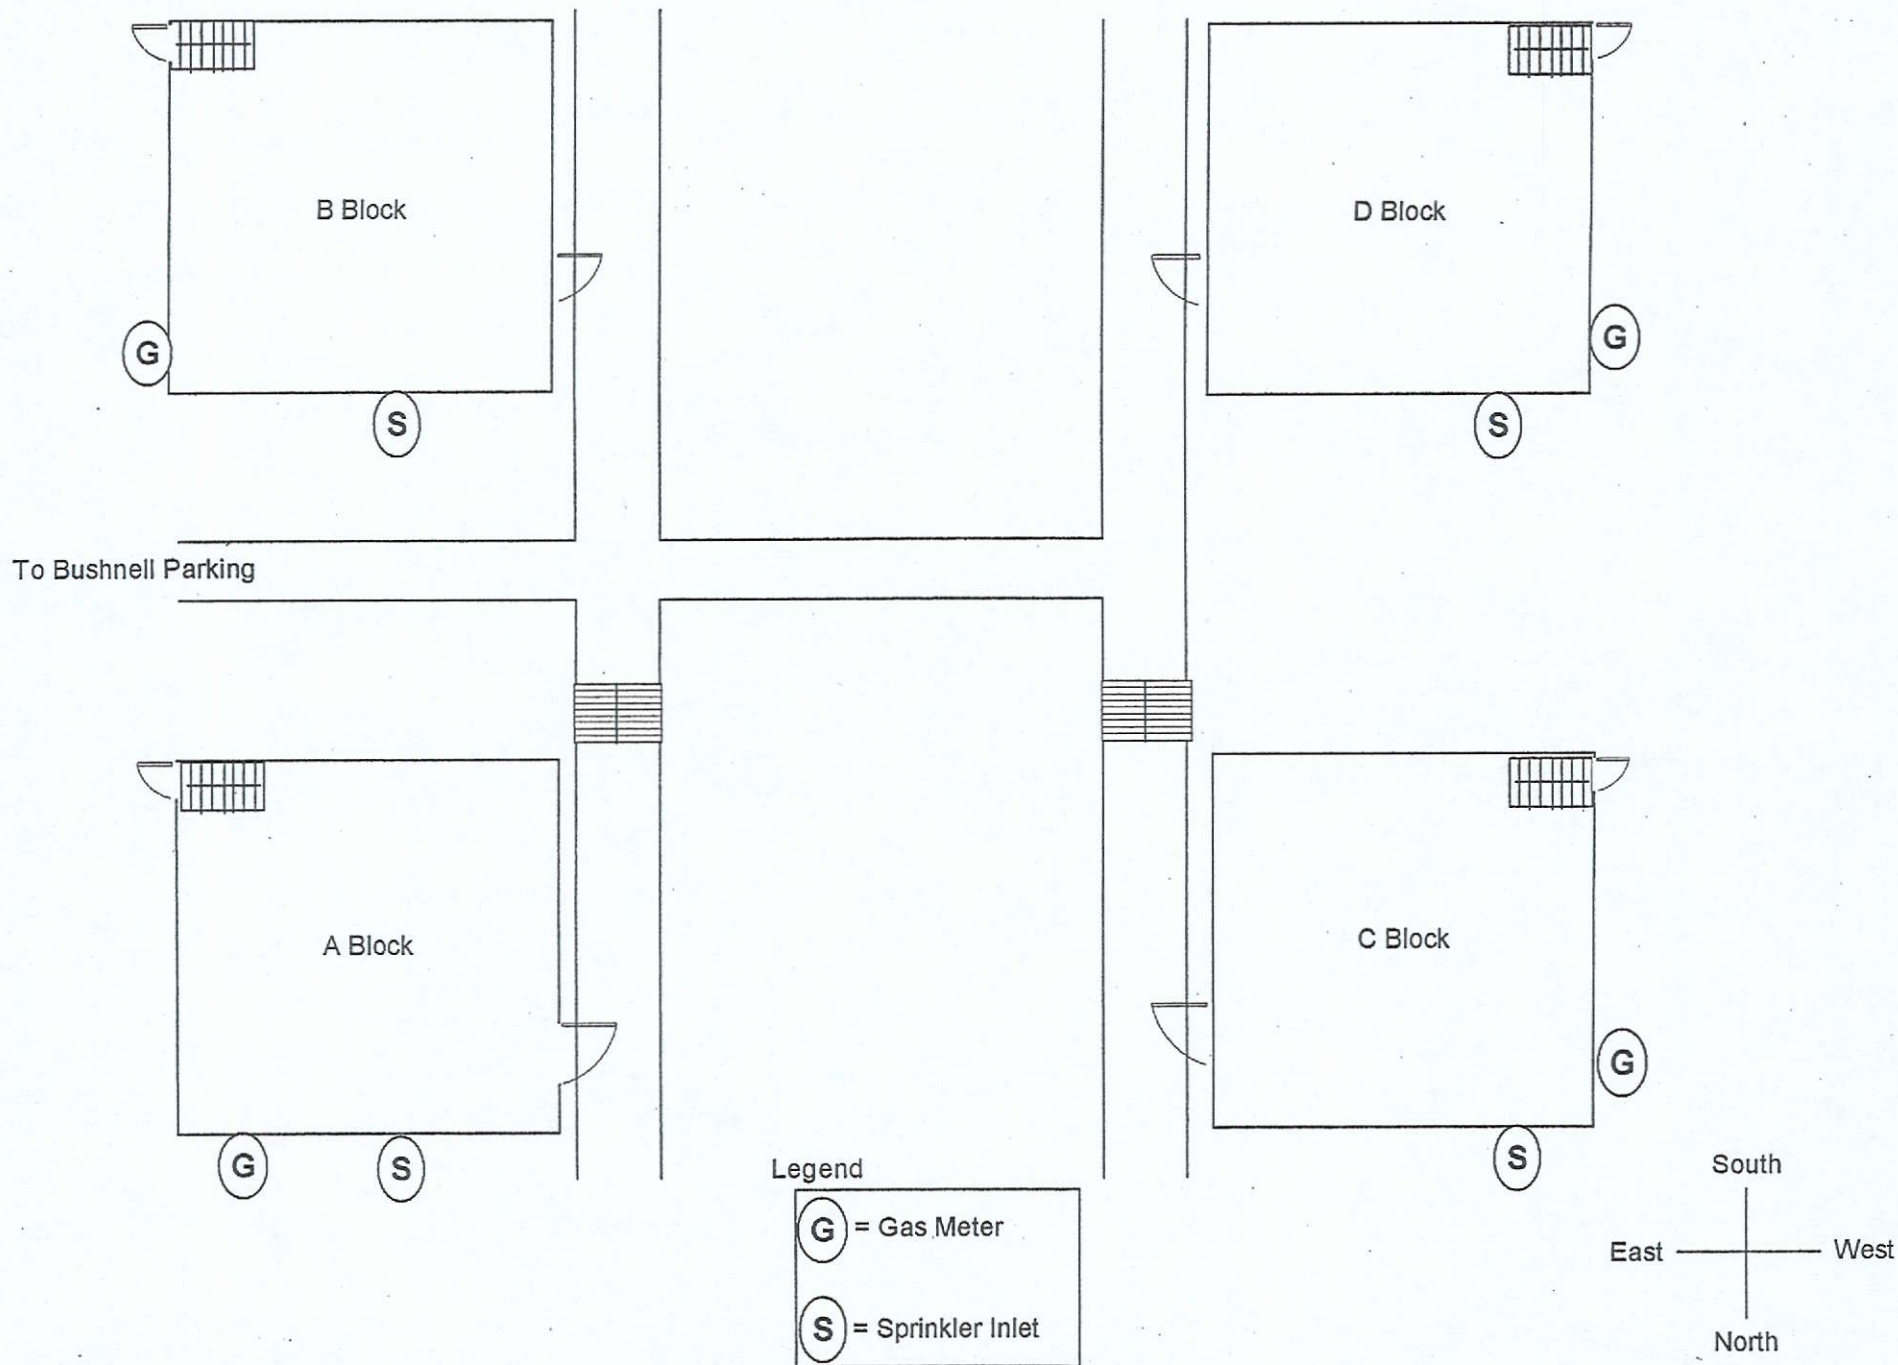

Taft Cottages