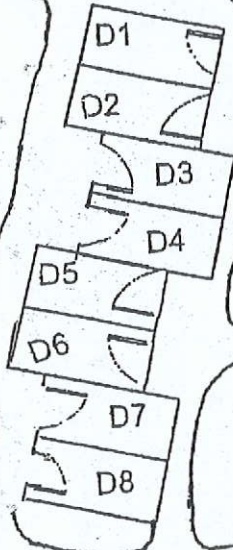

New Apartments

Legend

-  = Gas Shut Off
-  = Main Gas Shut Off

Side Drive

New Apartments

Legend

BEXLEY APTS

G

TO E

B
BLOCK

TO
F

A
BLOCK

G

Laundry / Trash

PARKING LOT

D
BLOCK