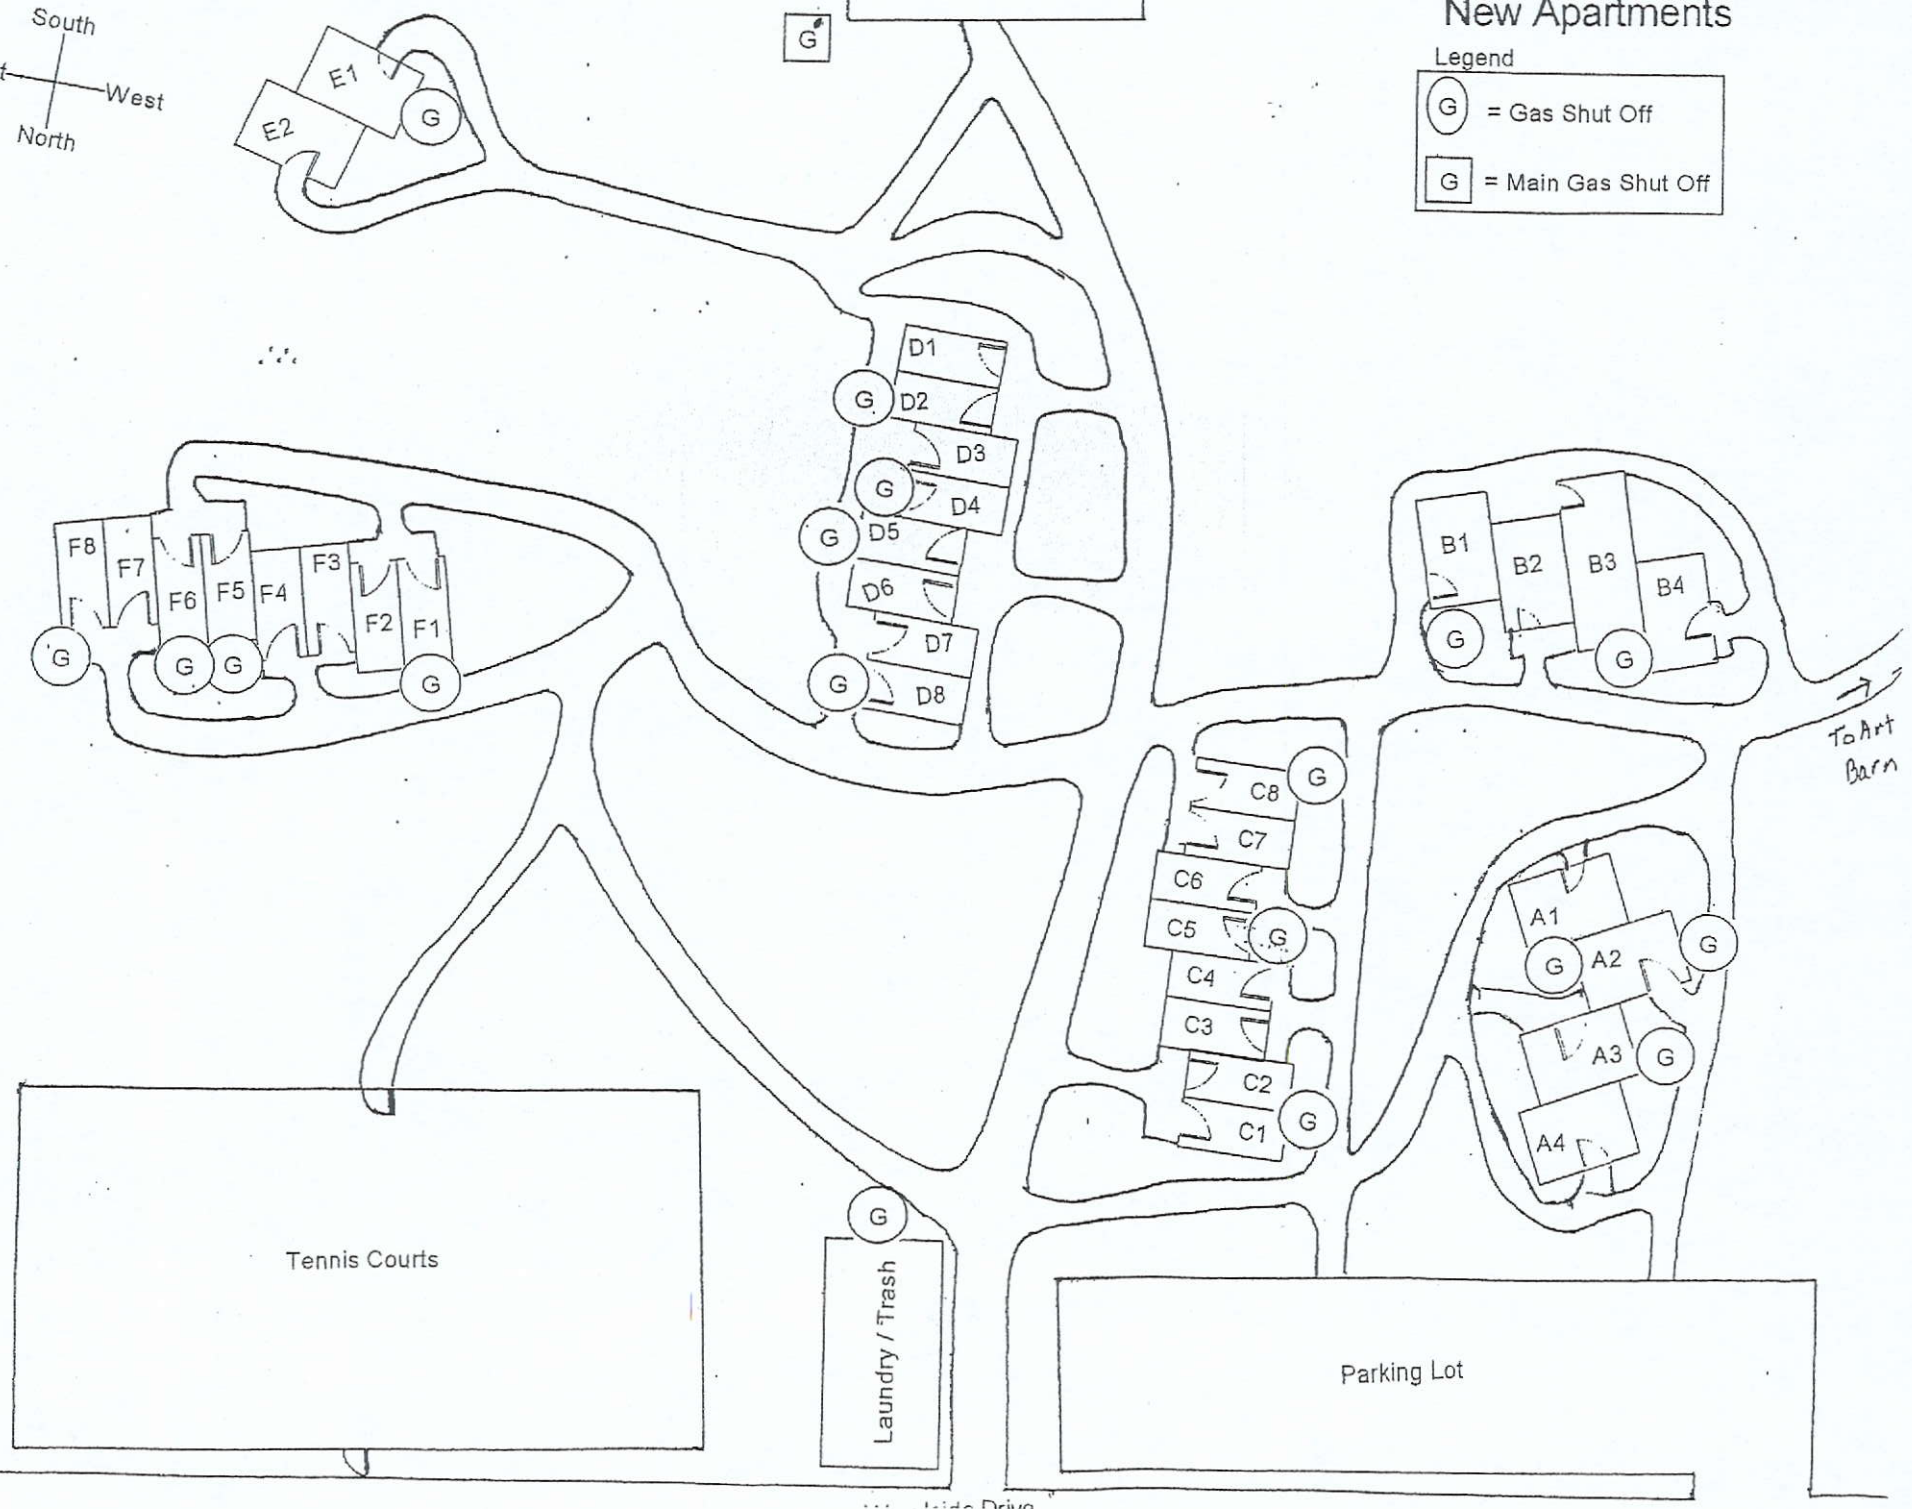

New Apartments

Legend

-  = Gas Shut Off
-  = Main Gas Shut Off

Side Drive

New Apartments

Legend

BEXLEY APTS

G

TO E

B
BLOCK

TO
F

A
BLOCK

G

Laundry / Trash

PARKING LOT

D
BLOCK

Tennis Courts