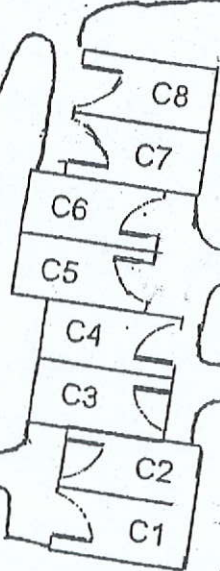

New Apartments

Legend

-  = Gas Shut Off
-  = Main Gas Shut Off

Side Drive

New Apartments

Legend

BEXLEY APTS

G

TO E

B
BLOCK

TO
F

A
BLOCK

G

Laundry / Trash

PARKING LOT

D
BLOCK