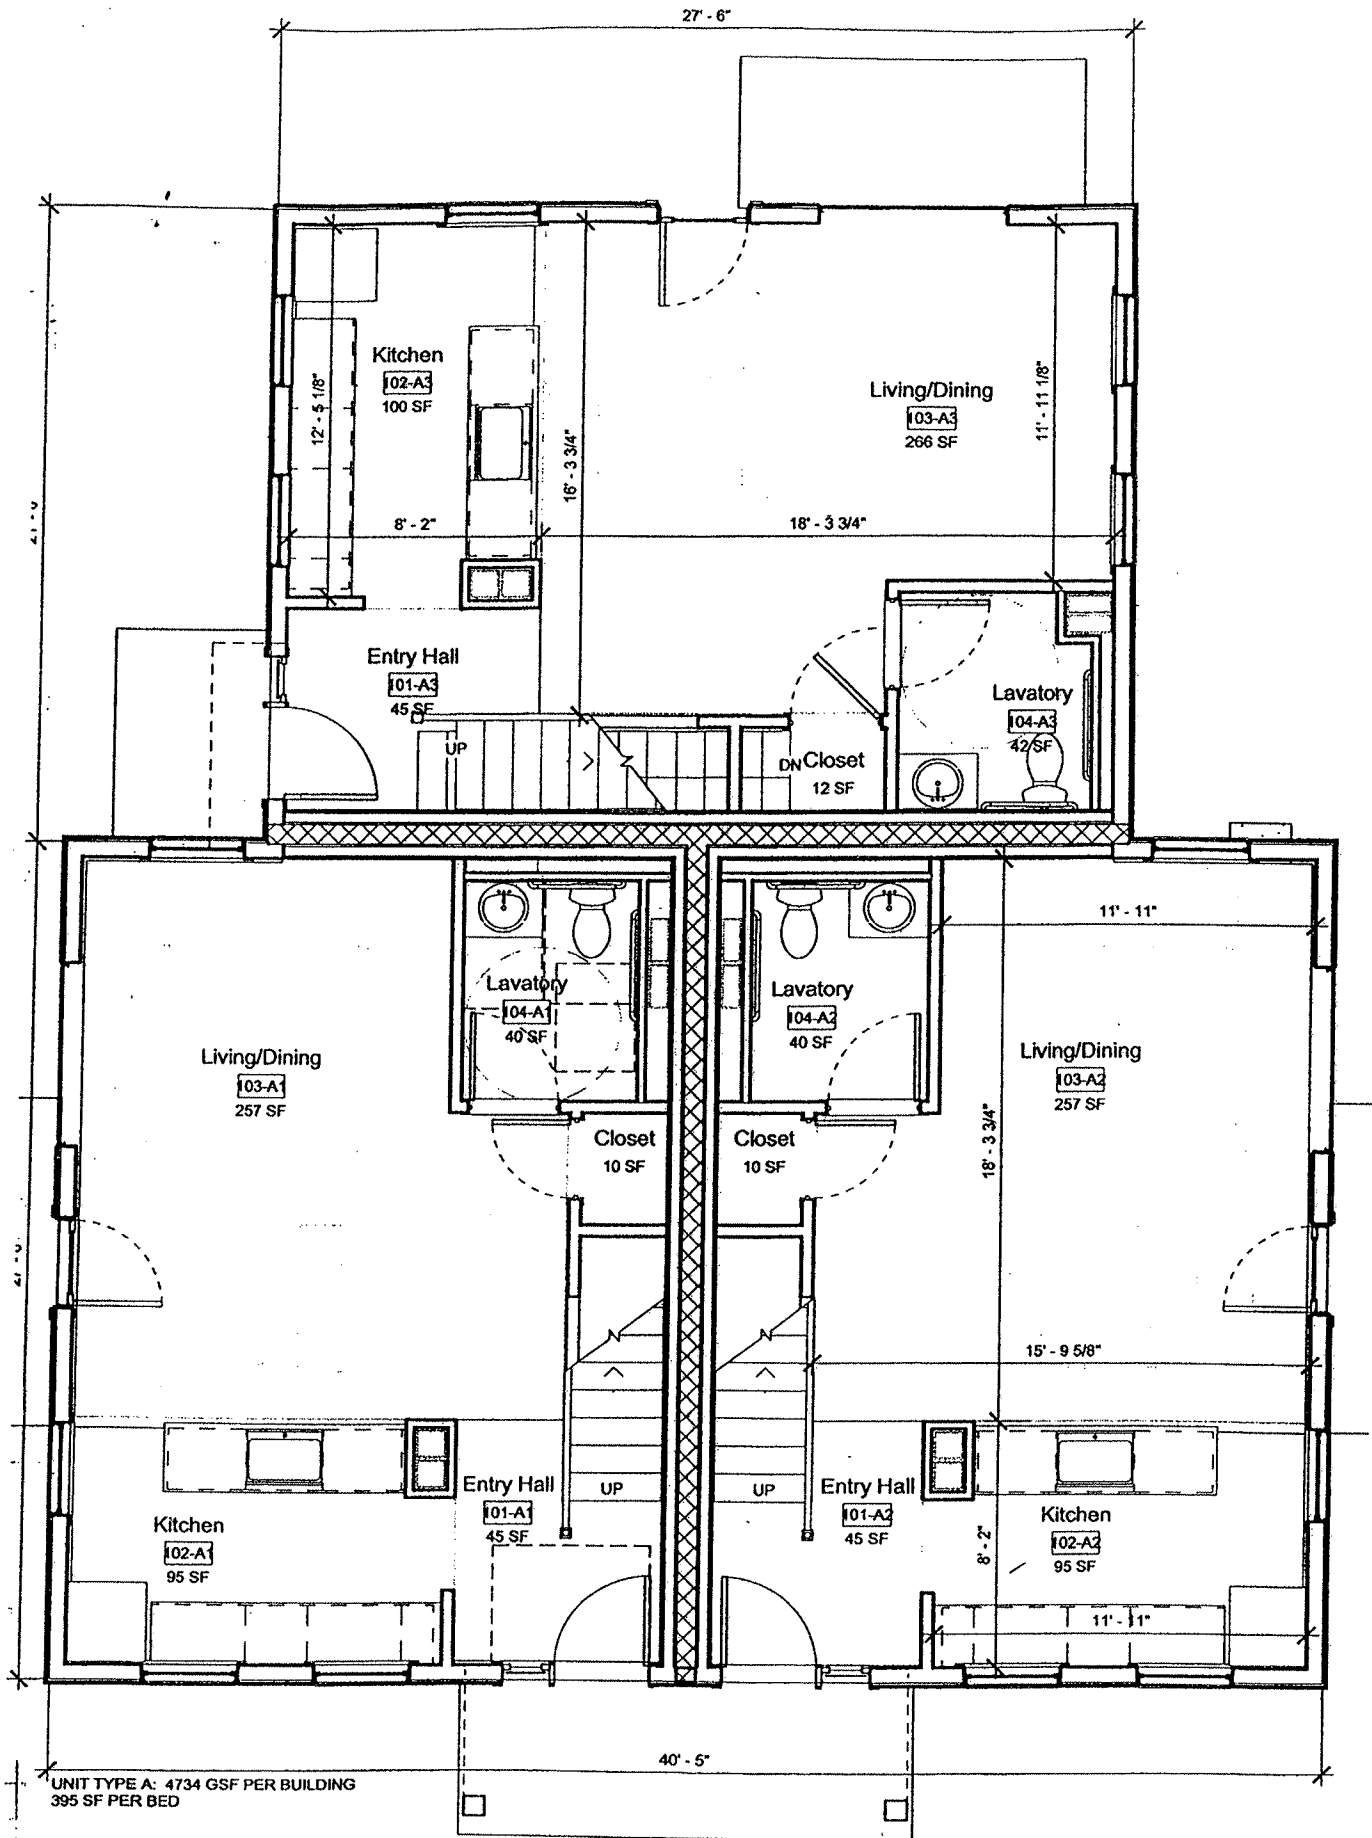

Unit A

Kenyon College  
North Campus Housing Unit A

NORTH CAMPUS HOUSING  
Option 1 Elevations  
09 February 2010

UNIT TYPE A: 4734 GSF PER BUILDING  
395 SF PER BED

Kenyon College  
North Campus Housing Unit A

NORTH CAMPUS HOUSING  
Unit A First Level Plan Option 1  
09 February 2010

GUND PARTNERSHIP

304 Gaskin is one double on third floor.