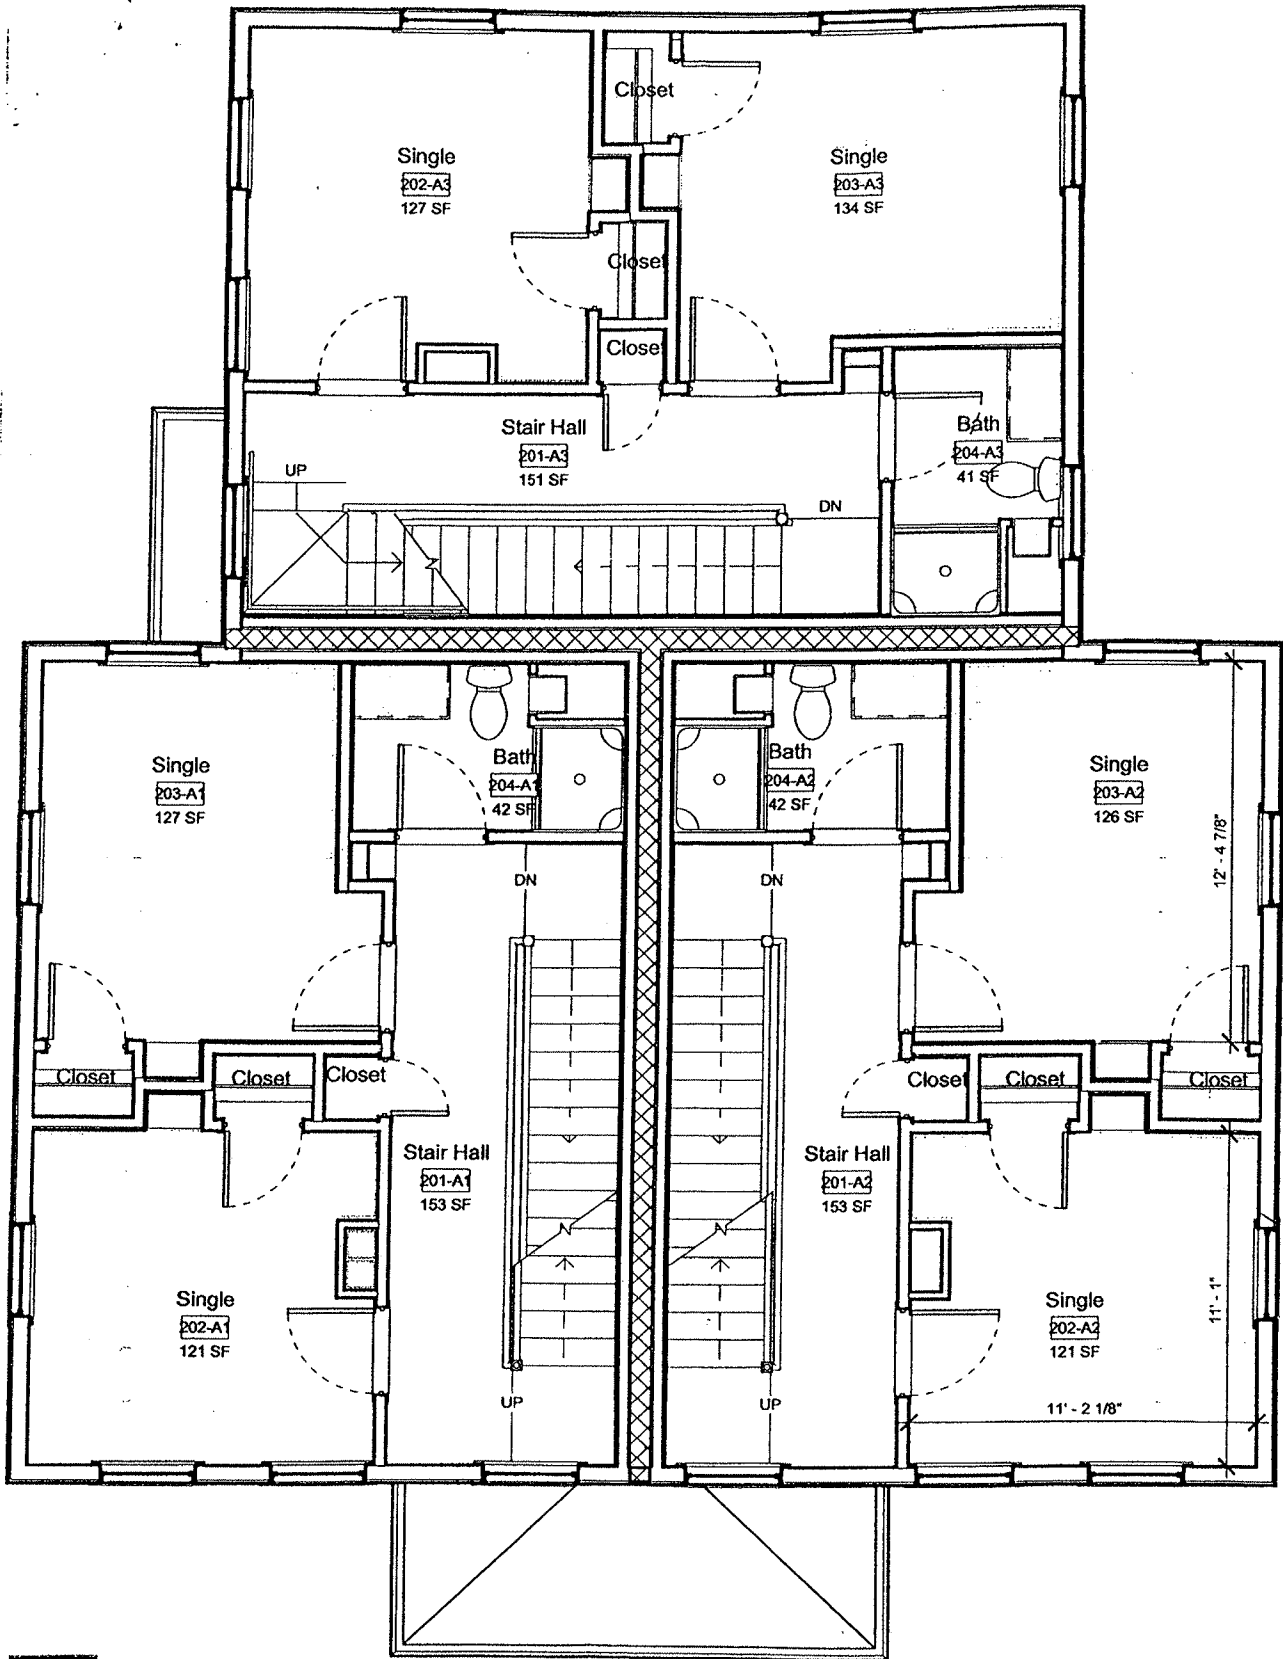

Unit A

Kenyon College  
North Campus Housing Unit A

NORTH CAMPUS HOUSING  
Option 1 Elevations  
09 February 2010

UNIT TYPE A: 4734 GSF PER BUILDING  
395 SF PER BED

Kenyon College  
North Campus Housing Unit A

NORTH CAMPUS HOUSING  
Unit A First Level Plan Option 1  
09 February 2010

GUND PARTNERSHIP

304 Gaskin is one double on third floor.