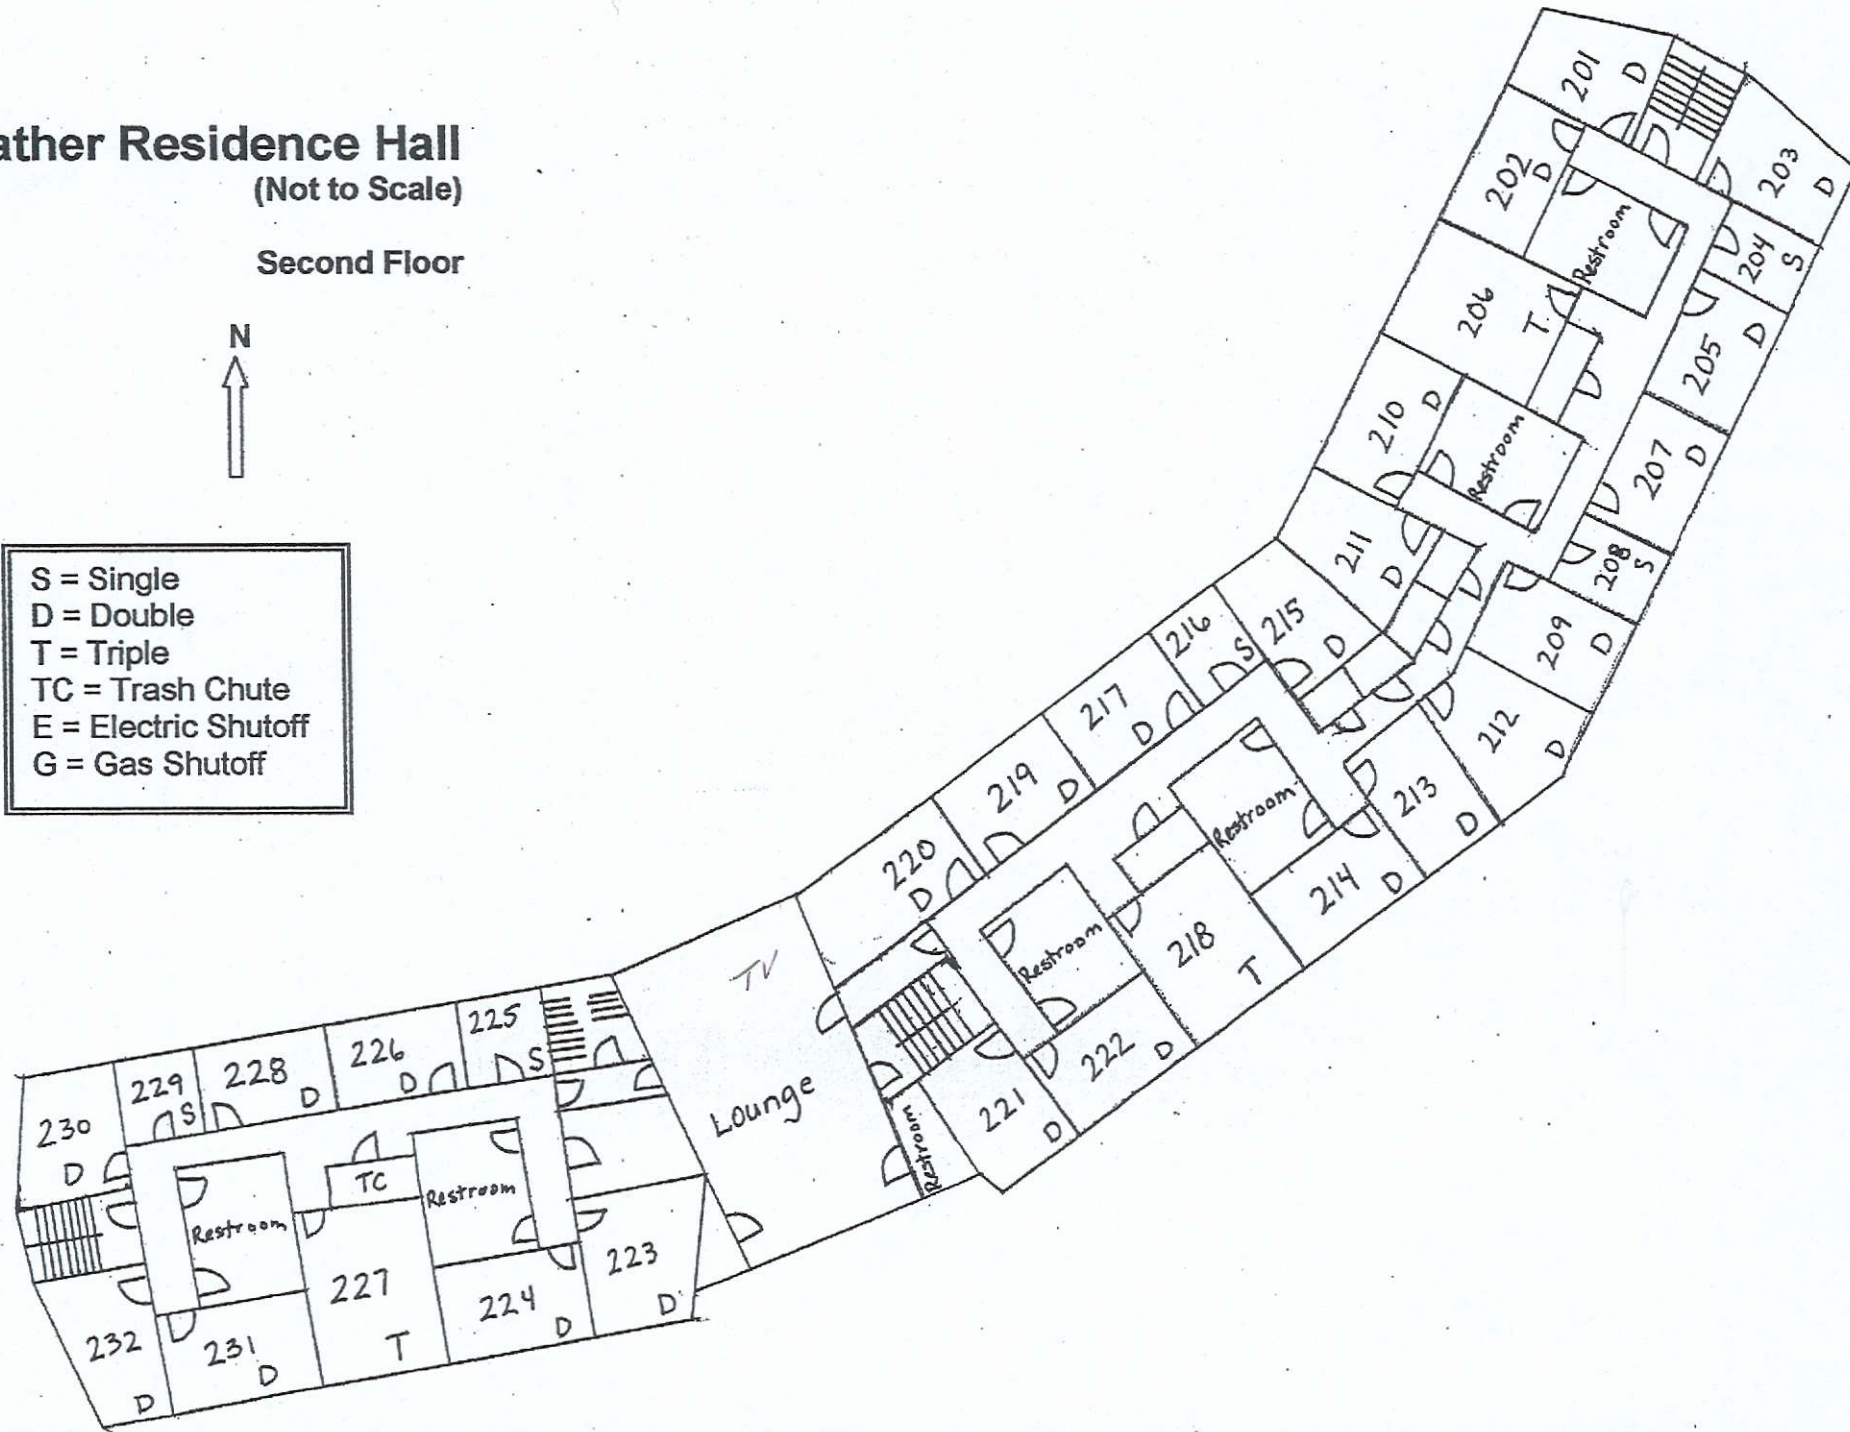

Mather Residence Hall

(Not to Scale)

Second Floor

- | |
|----------------------|
| S = Single |
| D = Double |
| T = Triple |
| TC = Trash Chute |
| E = Electric Shutoff |
| G = Gas Shutoff |

Mather Residence Hall

(Not to Scale)

Third Floor

- S = Single
- D = Double
- T = Triple
- TC = Trash Chute
- E = Electric Shutoff
- G = Gas Shutoff

Mather Residence Hall

(Not to Scale)

Fourth Floor

S = Single
D = Double
T = Triple
TC = Trash Chute
E = Electric Shutoff
G = Gas Shutoff