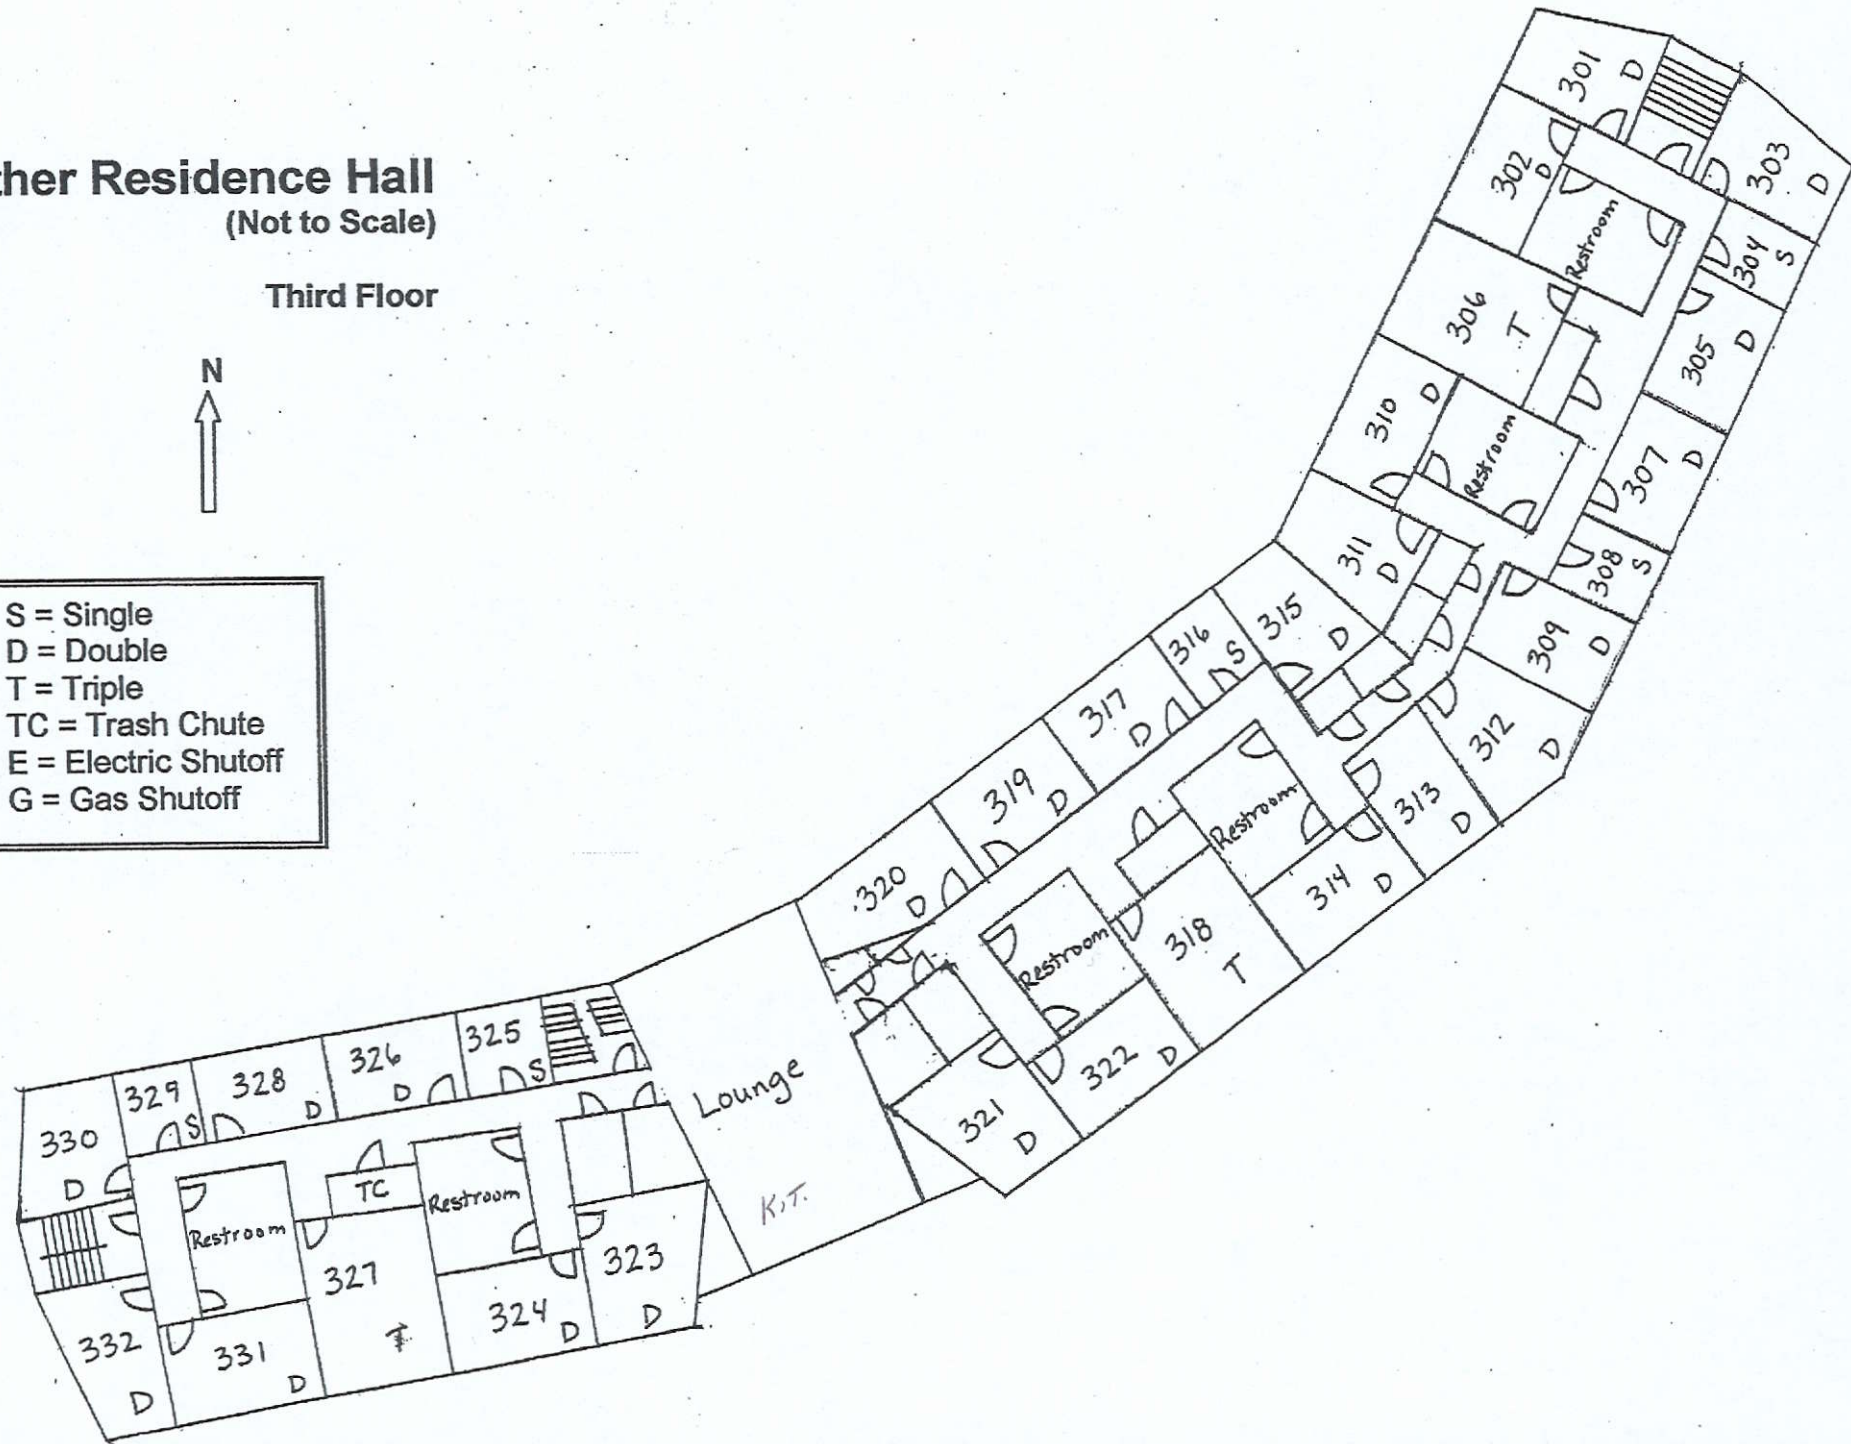

Mather Residence Hall

(Not to Scale)

Second Floor

- | |
|----------------------|
| S = Single |
| D = Double |
| T = Triple |
| TC = Trash Chute |
| E = Electric Shutoff |
| G = Gas Shutoff |

Mather Residence Hall

(Not to Scale)

Third Floor

- S = Single
- D = Double
- T = Triple
- TC = Trash Chute
- E = Electric Shutoff
- G = Gas Shutoff

Mather Residence Hall

(Not to Scale)

Fourth Floor

S = Single
D = Double
T = Triple
TC = Trash Chute
E = Electric Shutoff
G = Gas Shutoff