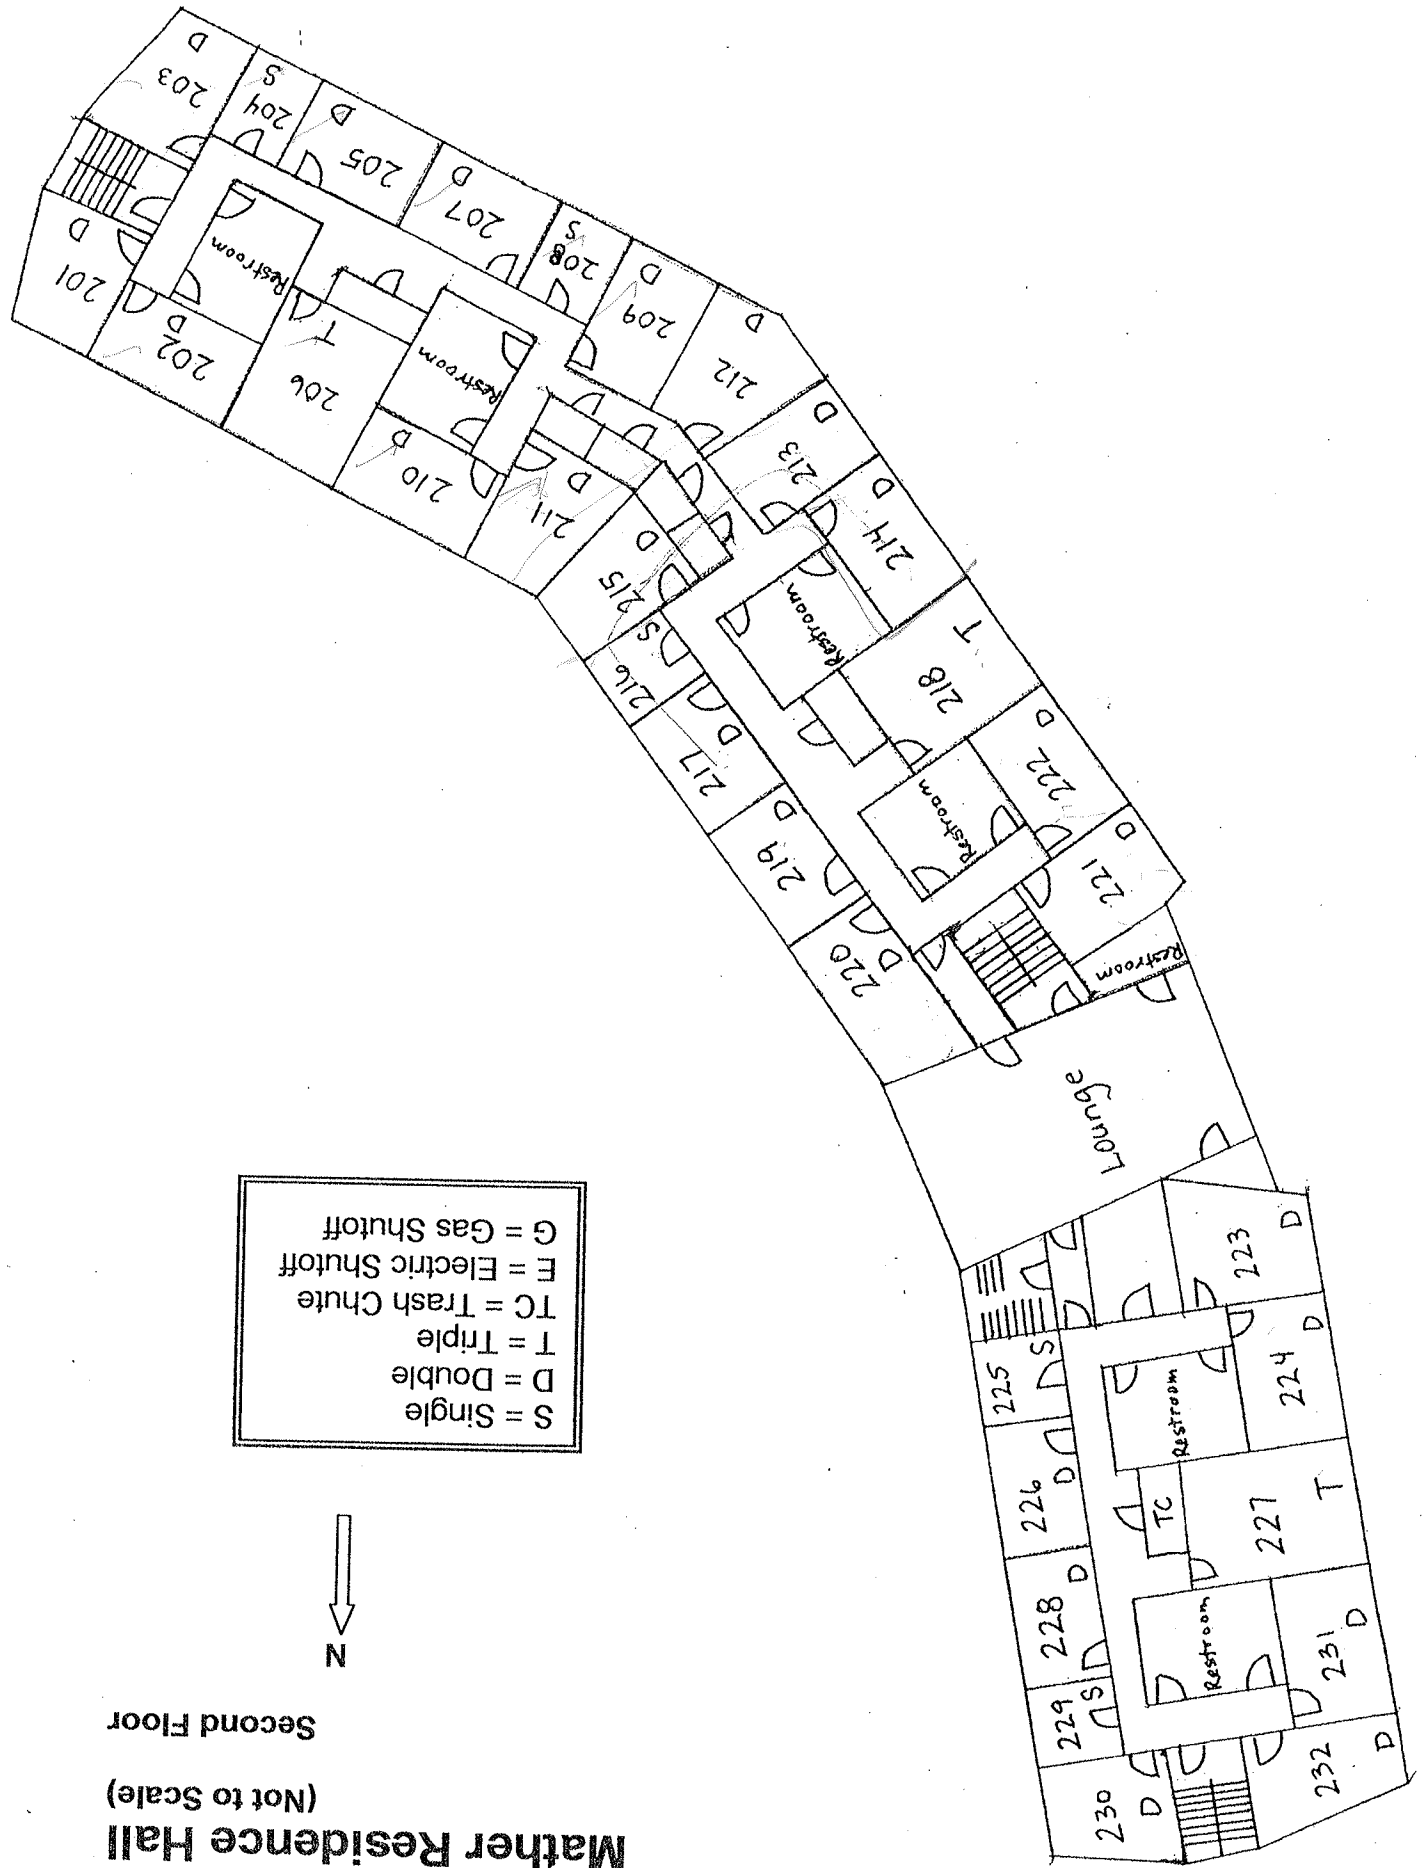

Mather Residence Hall

(Not to Scale)
First Floor

- | |
|----------------------|
| S = Single |
| D = Double |
| T = Triple |
| TC = Trash Chute |
| E = Electric Shutoff |
| G = Gas Shutoff |

carpet

Mather Residence Hall

(Not to Scale)

Second Floor

- S = Single
- D = Double
- T = Triple
- TC = Trash Chute
- E = Electric Shutoff
- G = Gas Shutoff

Mather Residence Hall

(Not to Scale)

Third Floor

- S = Single
- D = Double
- T = Triple
- TC = Trash Chute
- E = Electric Shutoff
- G = Gas Shutoff