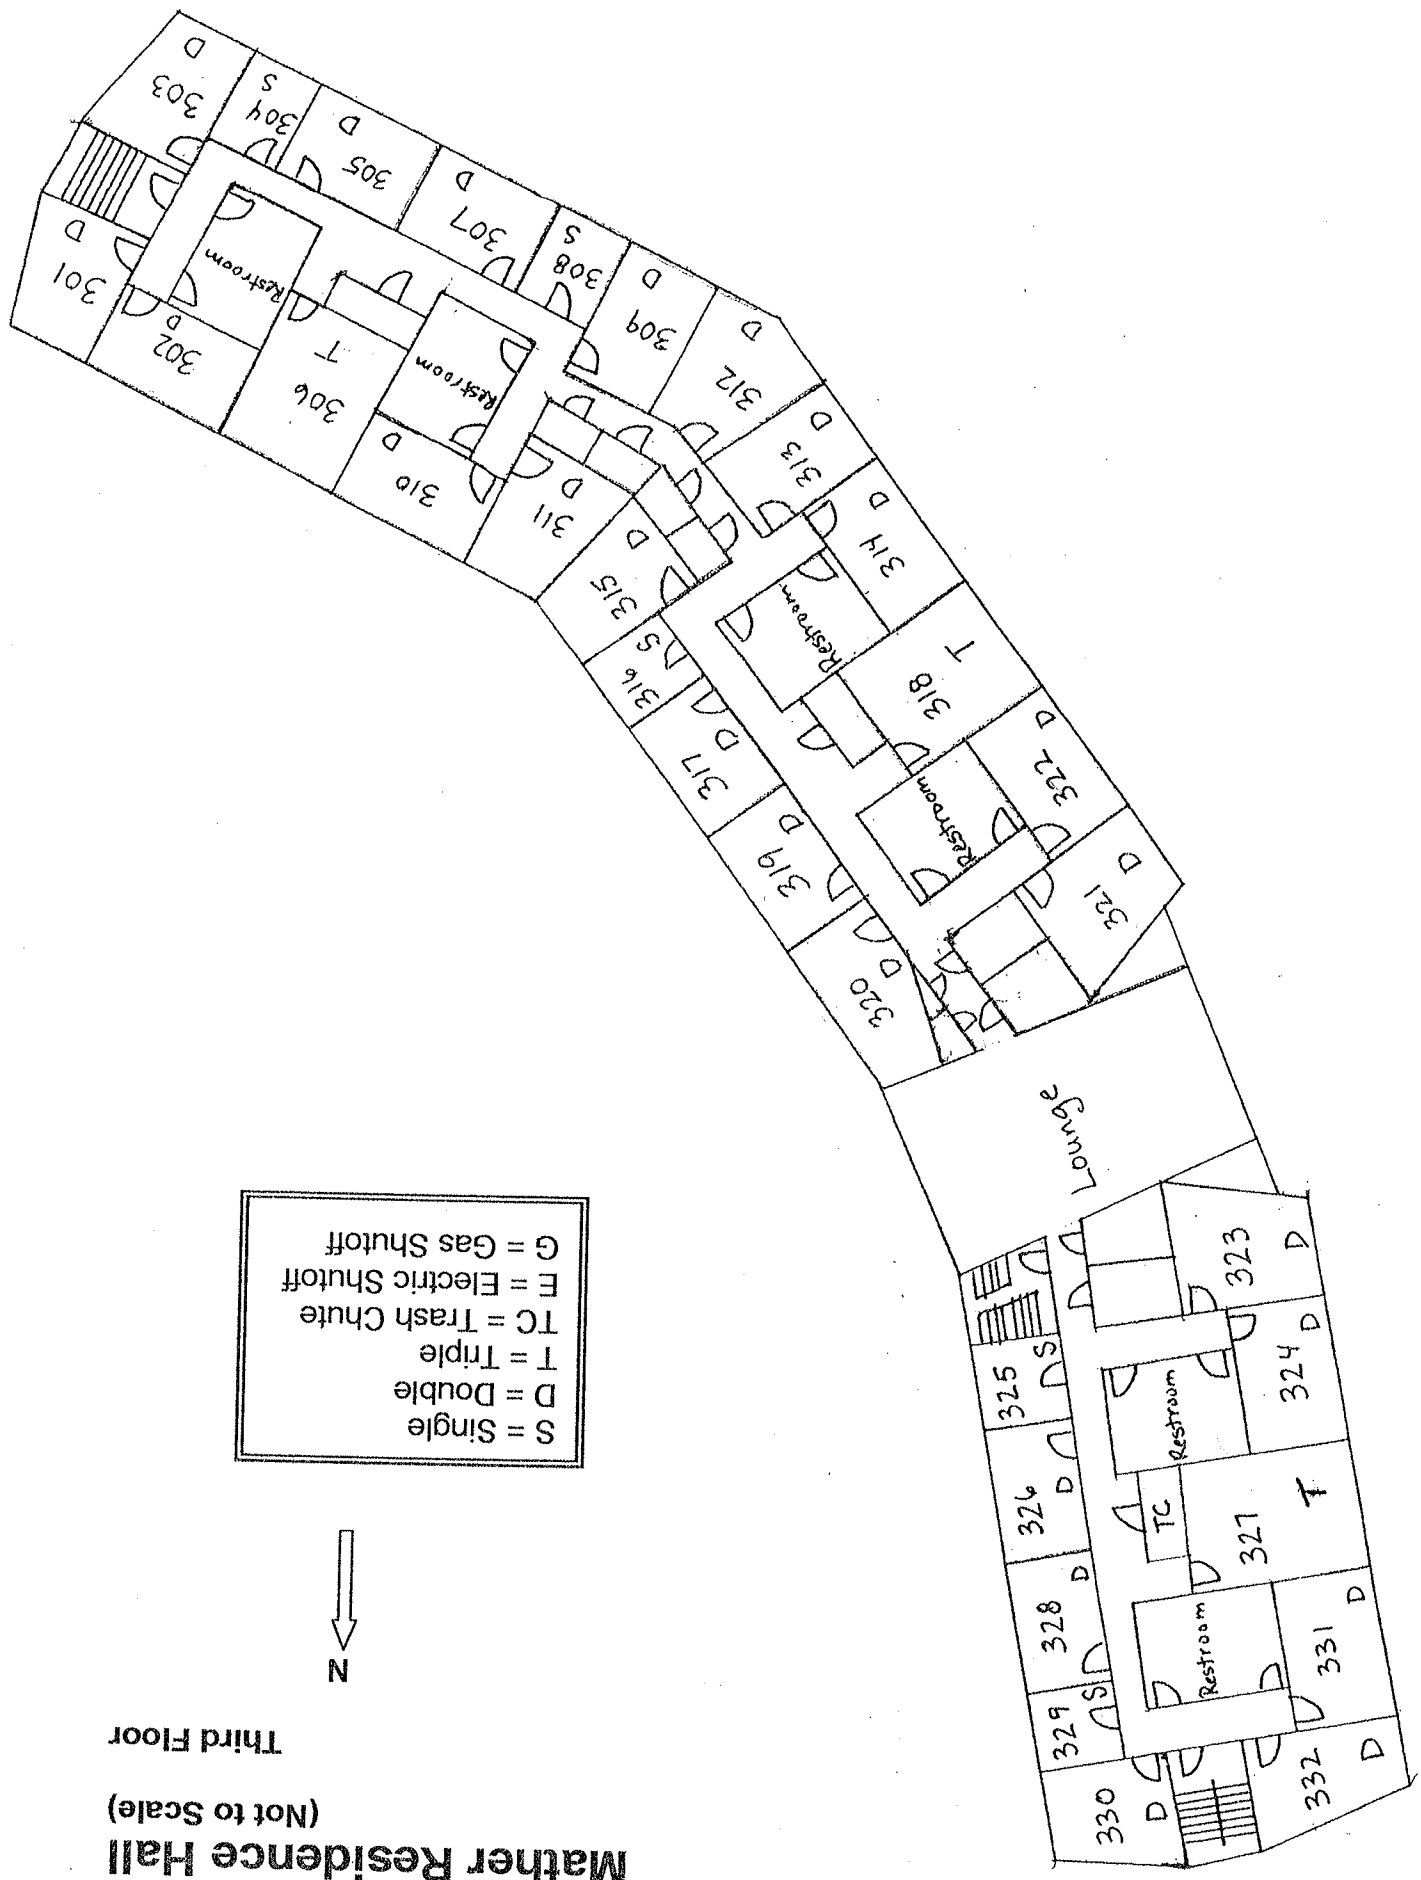

Mather Residence Hall

(Not to Scale)
First Floor

- | |
|----------------------|
| S = Single |
| D = Double |
| T = Triple |
| TC = Trash Chute |
| E = Electric Shutoff |
| G = Gas Shutoff |

carpet

Mather Residence Hall

(Not to Scale)

Second Floor

- S = Single
- D = Double
- T = Triple
- TC = Trash Chute
- E = Electric Shutoff
- G = Gas Shutoff

Mather Residence Hall

(Not to Scale)

Third Floor

- S = Single
- D = Double
- T = Triple
- TC = Trash Chute
- E = Electric Shutoff
- G = Gas Shutoff