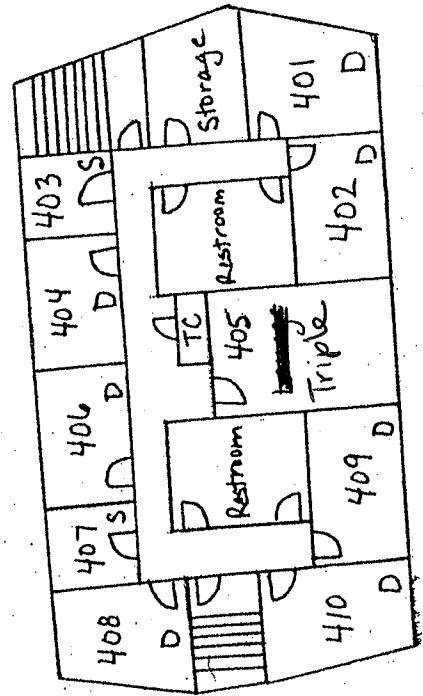

Mather Residence Hall

(Not to Scale)
First Floor

- | |
|----------------------|
| S = Single |
| D = Double |
| T = Triple |
| TC = Trash Chute |
| E = Electric Shutoff |
| G = Gas Shutoff |

carpet

Mather Residence Hall

(Not to Scale)

Second Floor

- S = Single
- D = Double
- T = Triple
- TC = Trash Chute
- E = Electric Shutoff
- G = Gas Shutoff

Mather Residence Hall

(Not to Scale)

Third Floor

- S = Single
- D = Double
- T = Triple
- TC = Trash Chute
- E = Electric Shutoff
- G = Gas Shutoff

Mather Residence Hall
 (Not to Scale)
 Fourth Floor

S = Single
D = Double
T = Triple
TC = Trash Chute
E = Electric Shutoff
G = Gas Shutoff

2005
 405 converted to double
 2009-10
 405 converted to triple