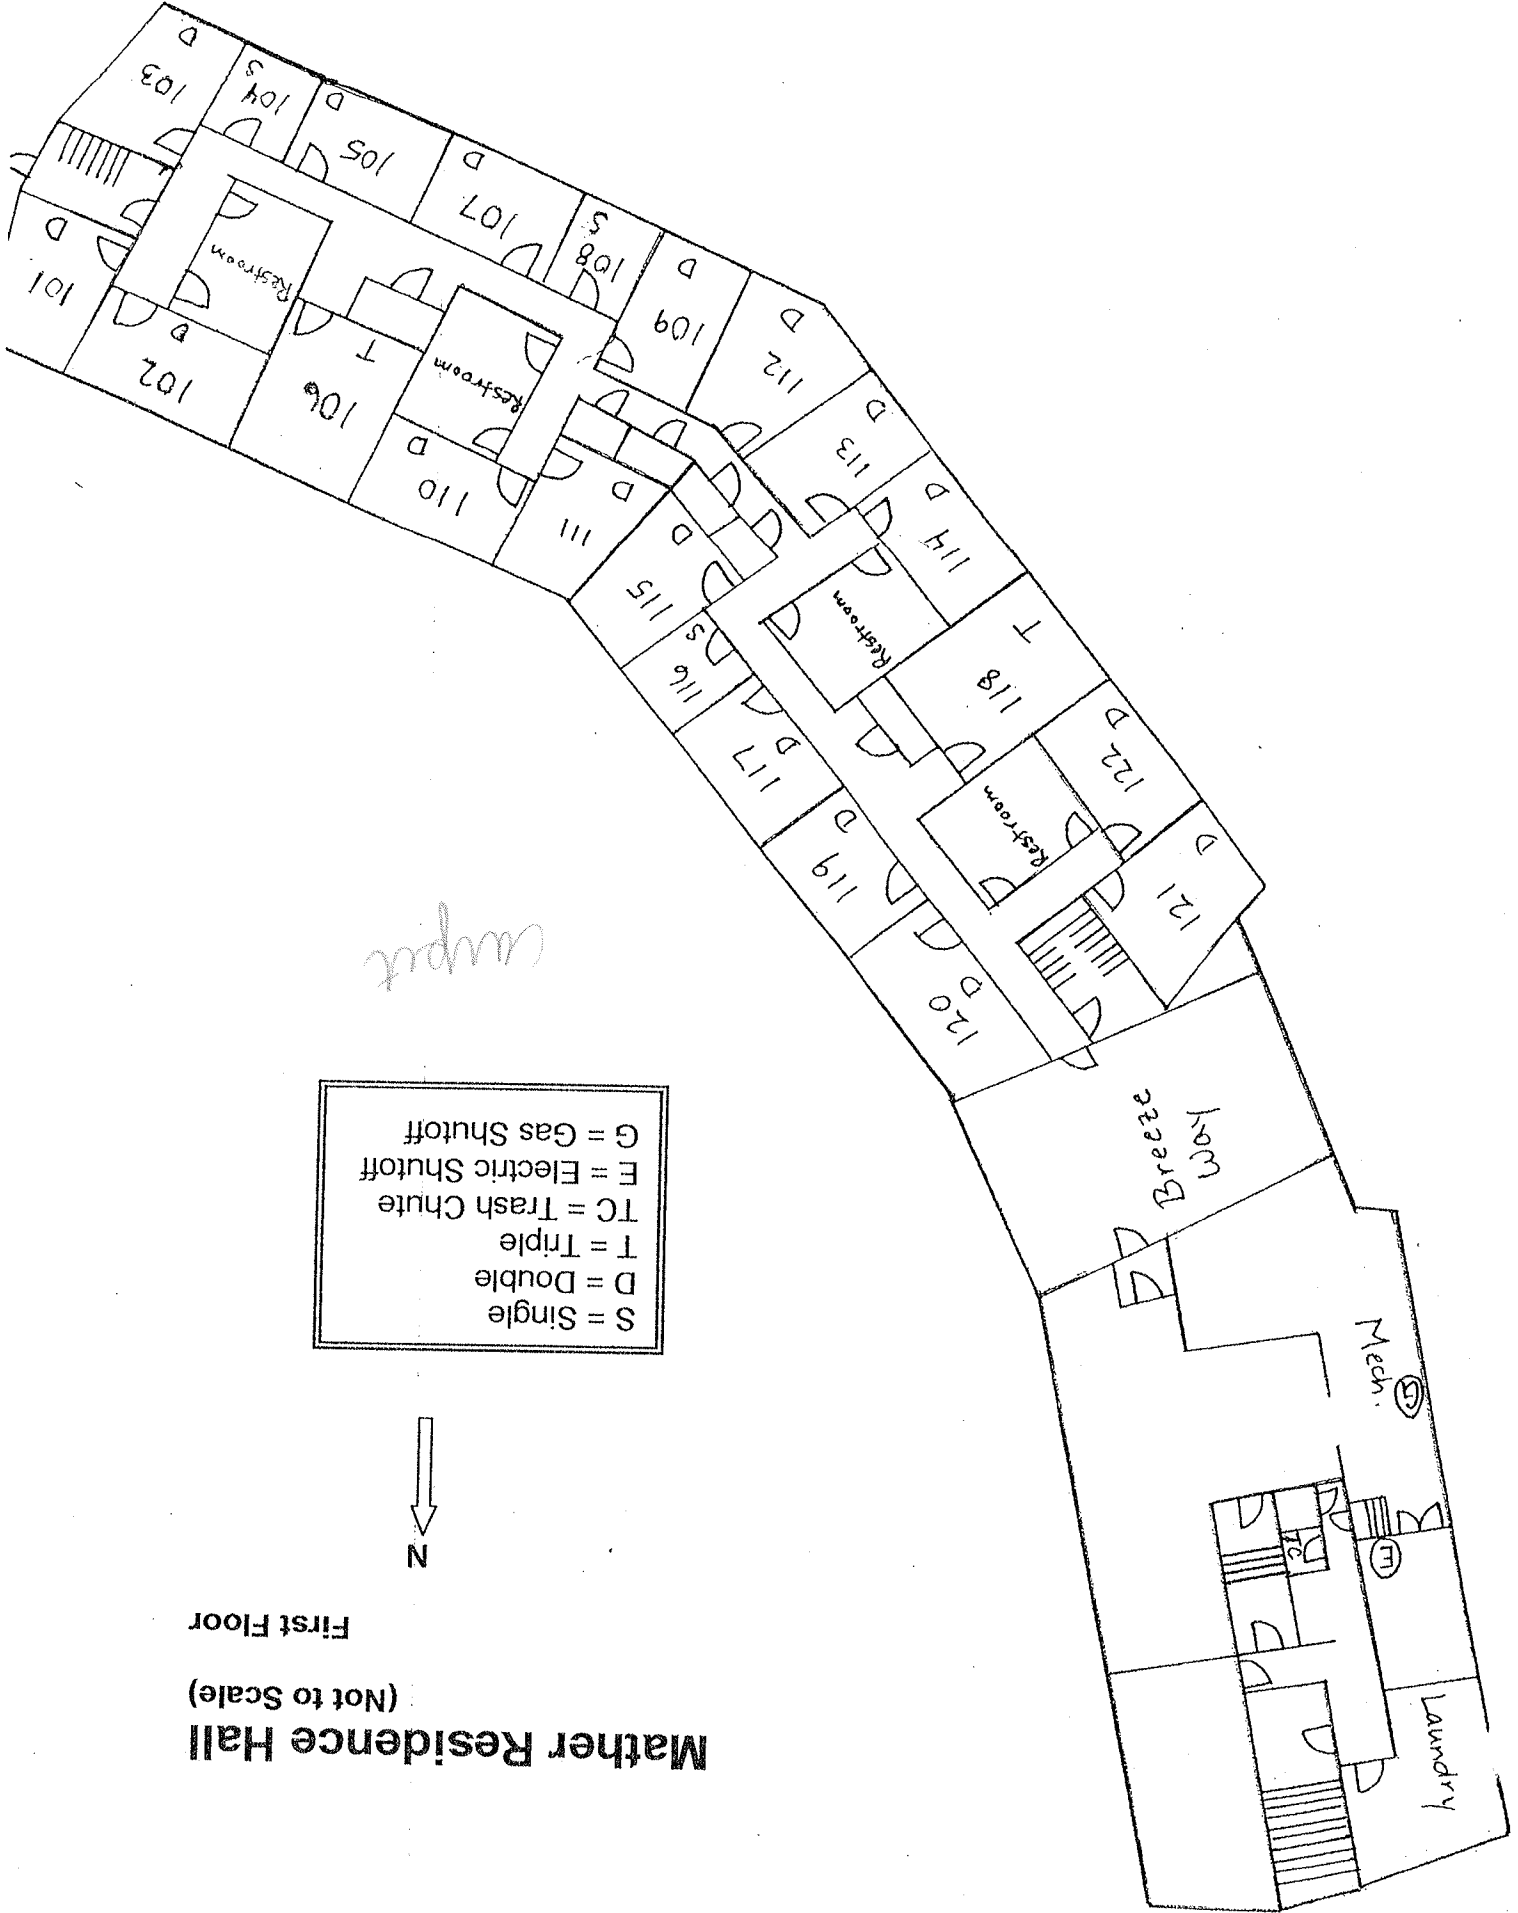

Mather Residence Hall

(Not to Scale)
First Floor

- | |
|----------------------|
| S = Single |
| D = Double |
| T = Triple |
| TC = Trash Chute |
| E = Electric Shutoff |
| G = Gas Shutoff |

carpet

Mather Residence Hall

(Not to Scale)

Second Floor

- S = Single
- D = Double
- T = Triple
- TC = Trash Chute
- E = Electric Shutoff
- G = Gas Shutoff

Mather Residence Hall

(Not to Scale)

Third Floor

- S = Single
- D = Double
- T = Triple
- TC = Trash Chute
- E = Electric Shutoff
- G = Gas Shutoff