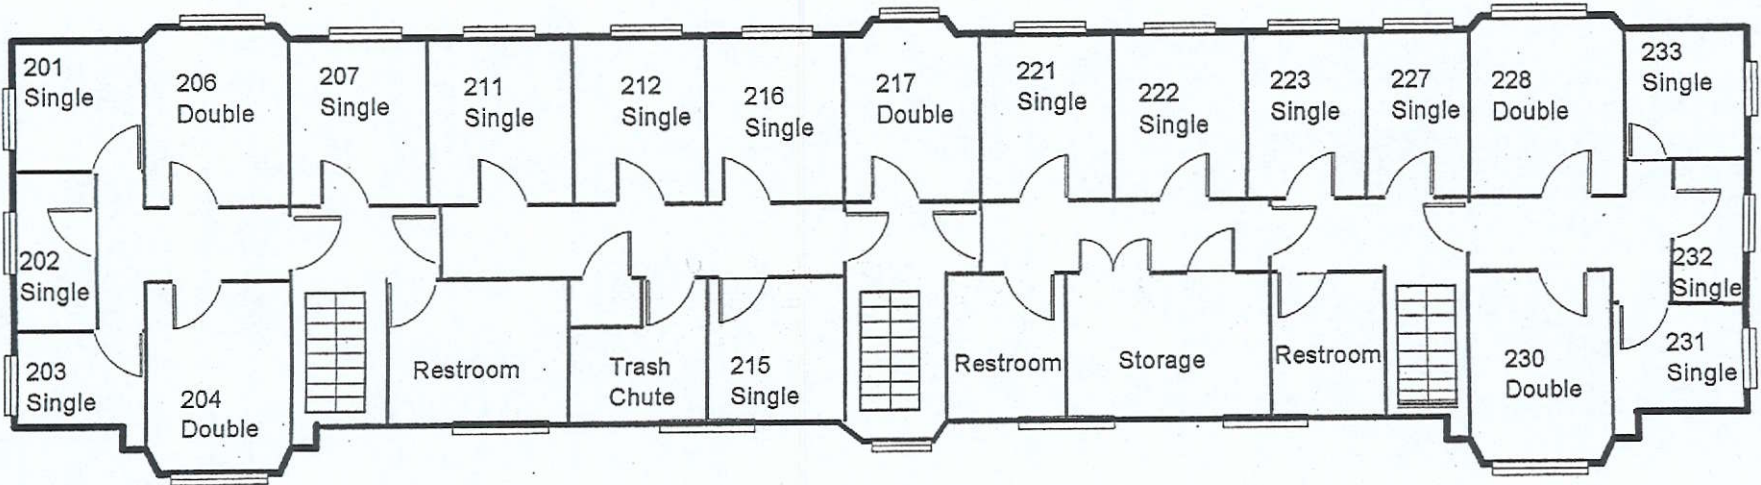

### Legend

- E = Electric Shut off
- G = Gas Shut off
- TC = Trash Chute
- SP = Stand Pipe
- F = Fire Pump

# Leonard First Floor

25 Residents

← Middle Path →

### Legend

- E = Electric Shut off
- G = Gas Shut off
- TC = Trash Chute
- SP = Stand Pipe

Leonard Second Floor  
25 Residents

Leonard Third Floor  
25 Residents

Leonard Residence Hall

Fourth Floor

1 Resident