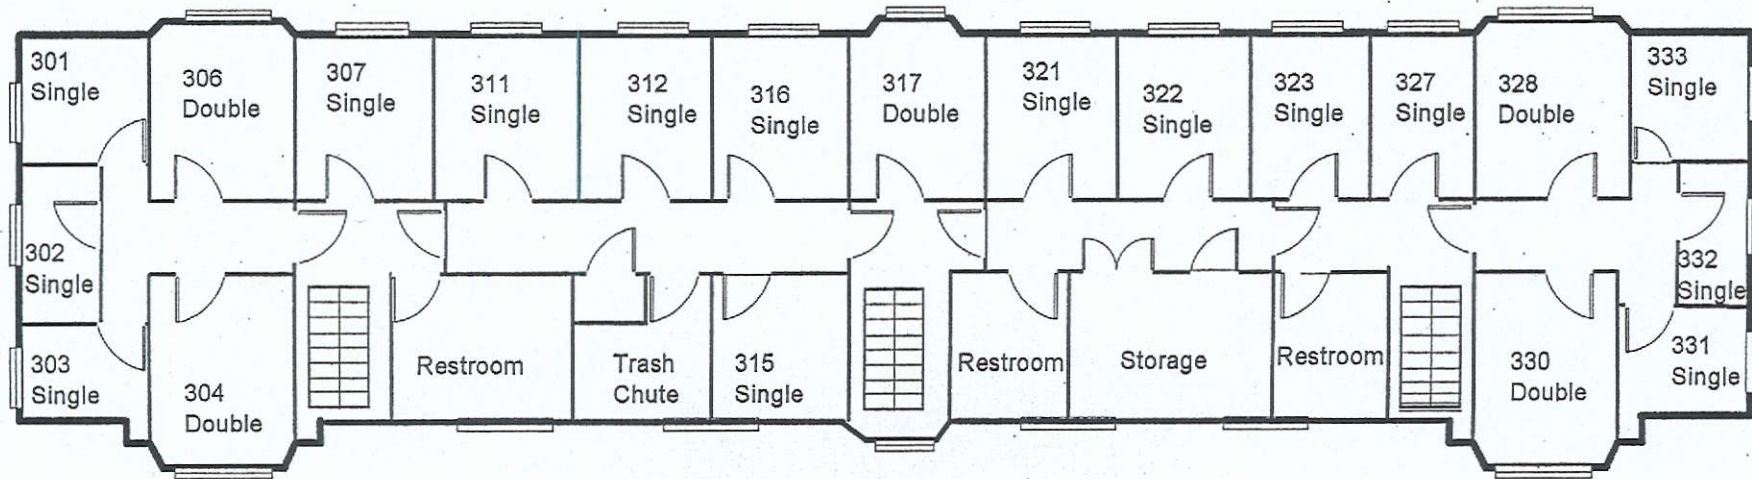

# Leonard First Floor

25 Residents

← Middle Path →

### Legend

- E = Electric Shut off
- G = Gas Shut off
- TC = Trash Chute
- SP = Stand Pipe

Leonard Second Floor  
25 Residents

Leonard Third Floor  
25 Residents

Leonard Residence Hall

Fourth Floor

1 Resident