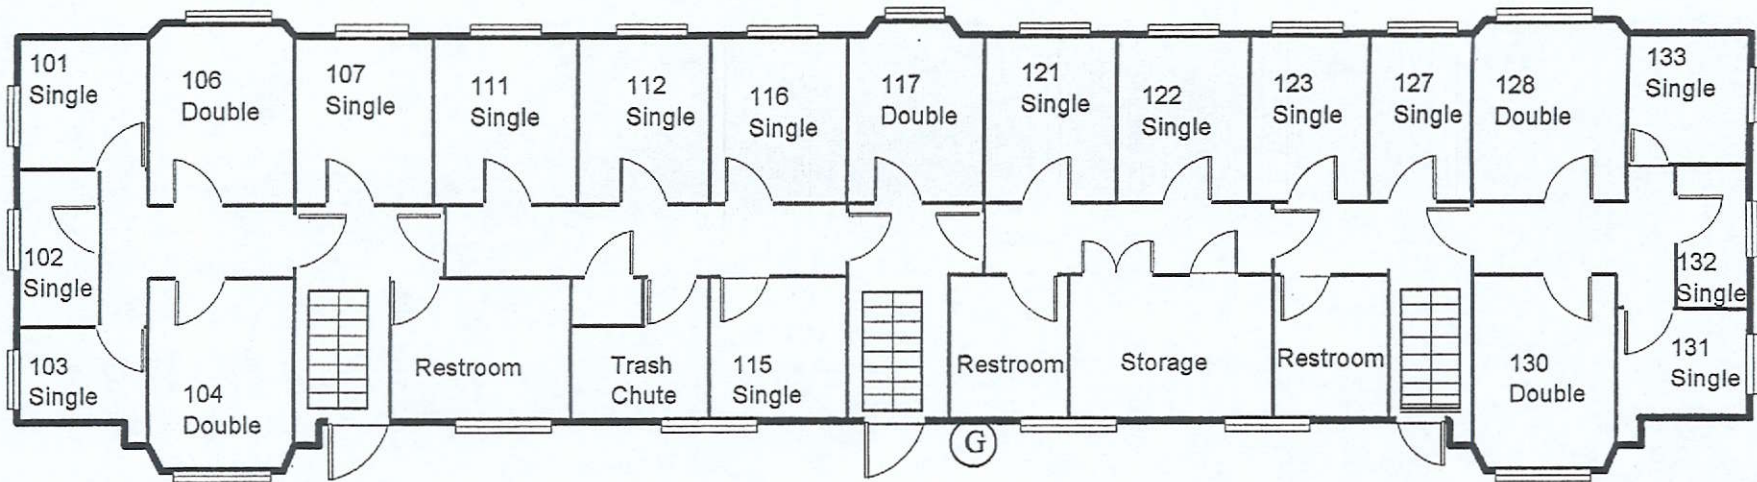

# Leonard Basement

21 Residents

College Park St.

### Legend

- E = Electric Shut off
- G = Gas Shut off
- TC = Trash Chute
- SP = Stand Pipe
- F = Fire Pump

# Leonard First Floor

25 Residents

← Middle Path →

### Legend

- E = Electric Shut off
- G = Gas Shut off
- TC = Trash Chute
- SP = Stand Pipe

Leonard Second Floor  
25 Residents

Leonard Third Floor  
25 Residents

Leonard Residence Hall

Fourth Floor

1 Resident