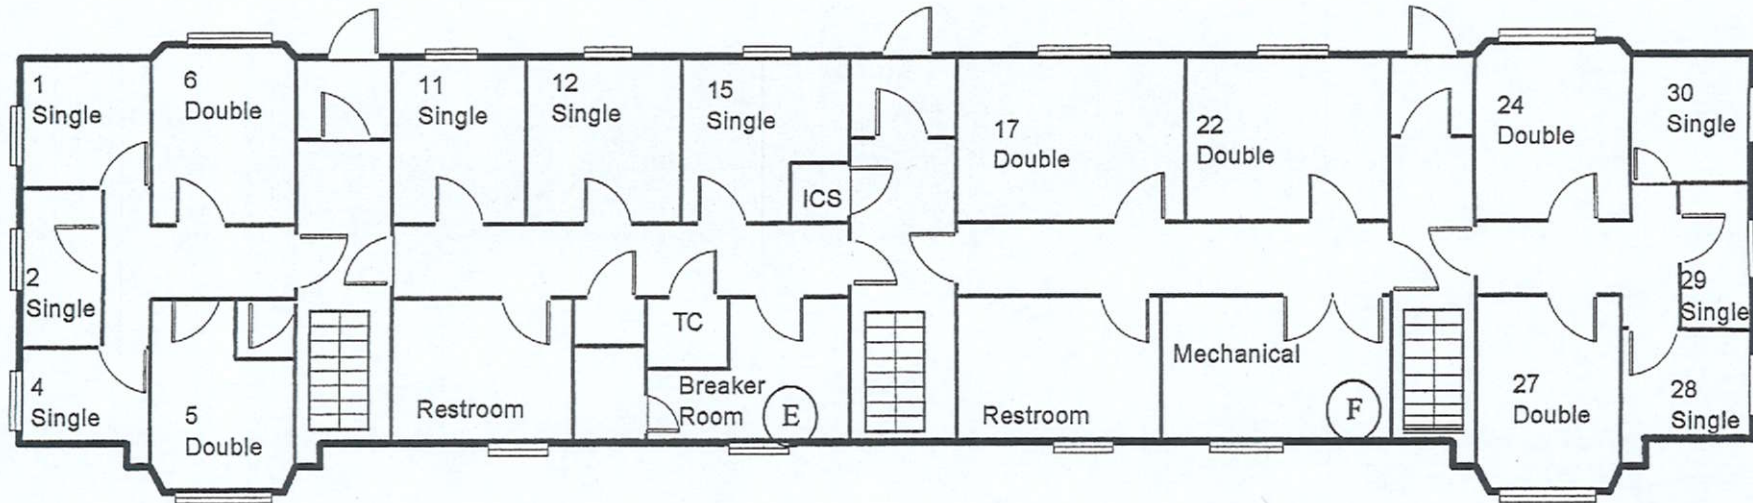

# Leonard Basement

21 Residents

College Park St.

### Legend

- E = Electric Shut off
- G = Gas Shut off
- TC = Trash Chute
- SP = Stand Pipe
- F = Fire Pump

# Leonard First Floor

25 Residents

← Middle Path →

### Legend

- E = Electric Shut off
- G = Gas Shut off
- TC = Trash Chute
- SP = Stand Pipe

Leonard Second Floor  
25 Residents

Leonard Third Floor  
25 Residents

Leonard Residence Hall

Fourth Floor

1 Resident