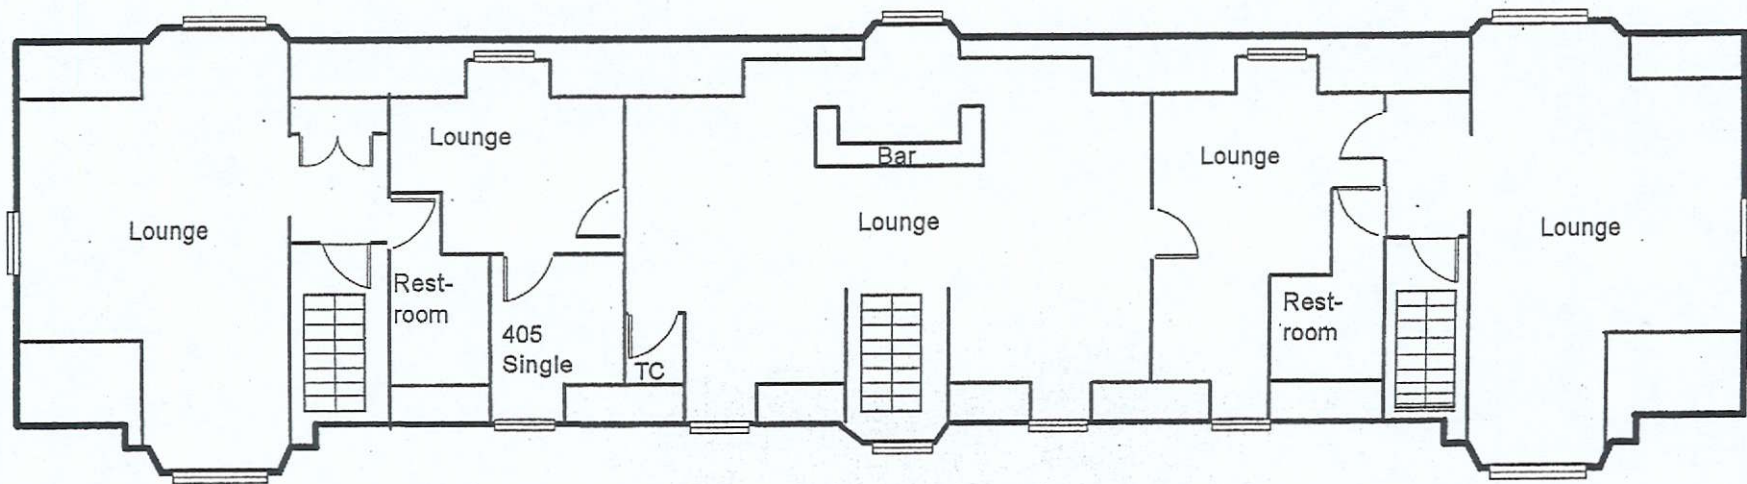

# Leonard First Floor

25 Residents

← Middle Path →

### Legend

- E = Electric Shut off
- G = Gas Shut off
- TC = Trash Chute
- SP = Stand Pipe

Leonard Second Floor  
25 Residents

Leonard Third Floor  
25 Residents

Leonard Residence Hall

Fourth Floor

1 Resident