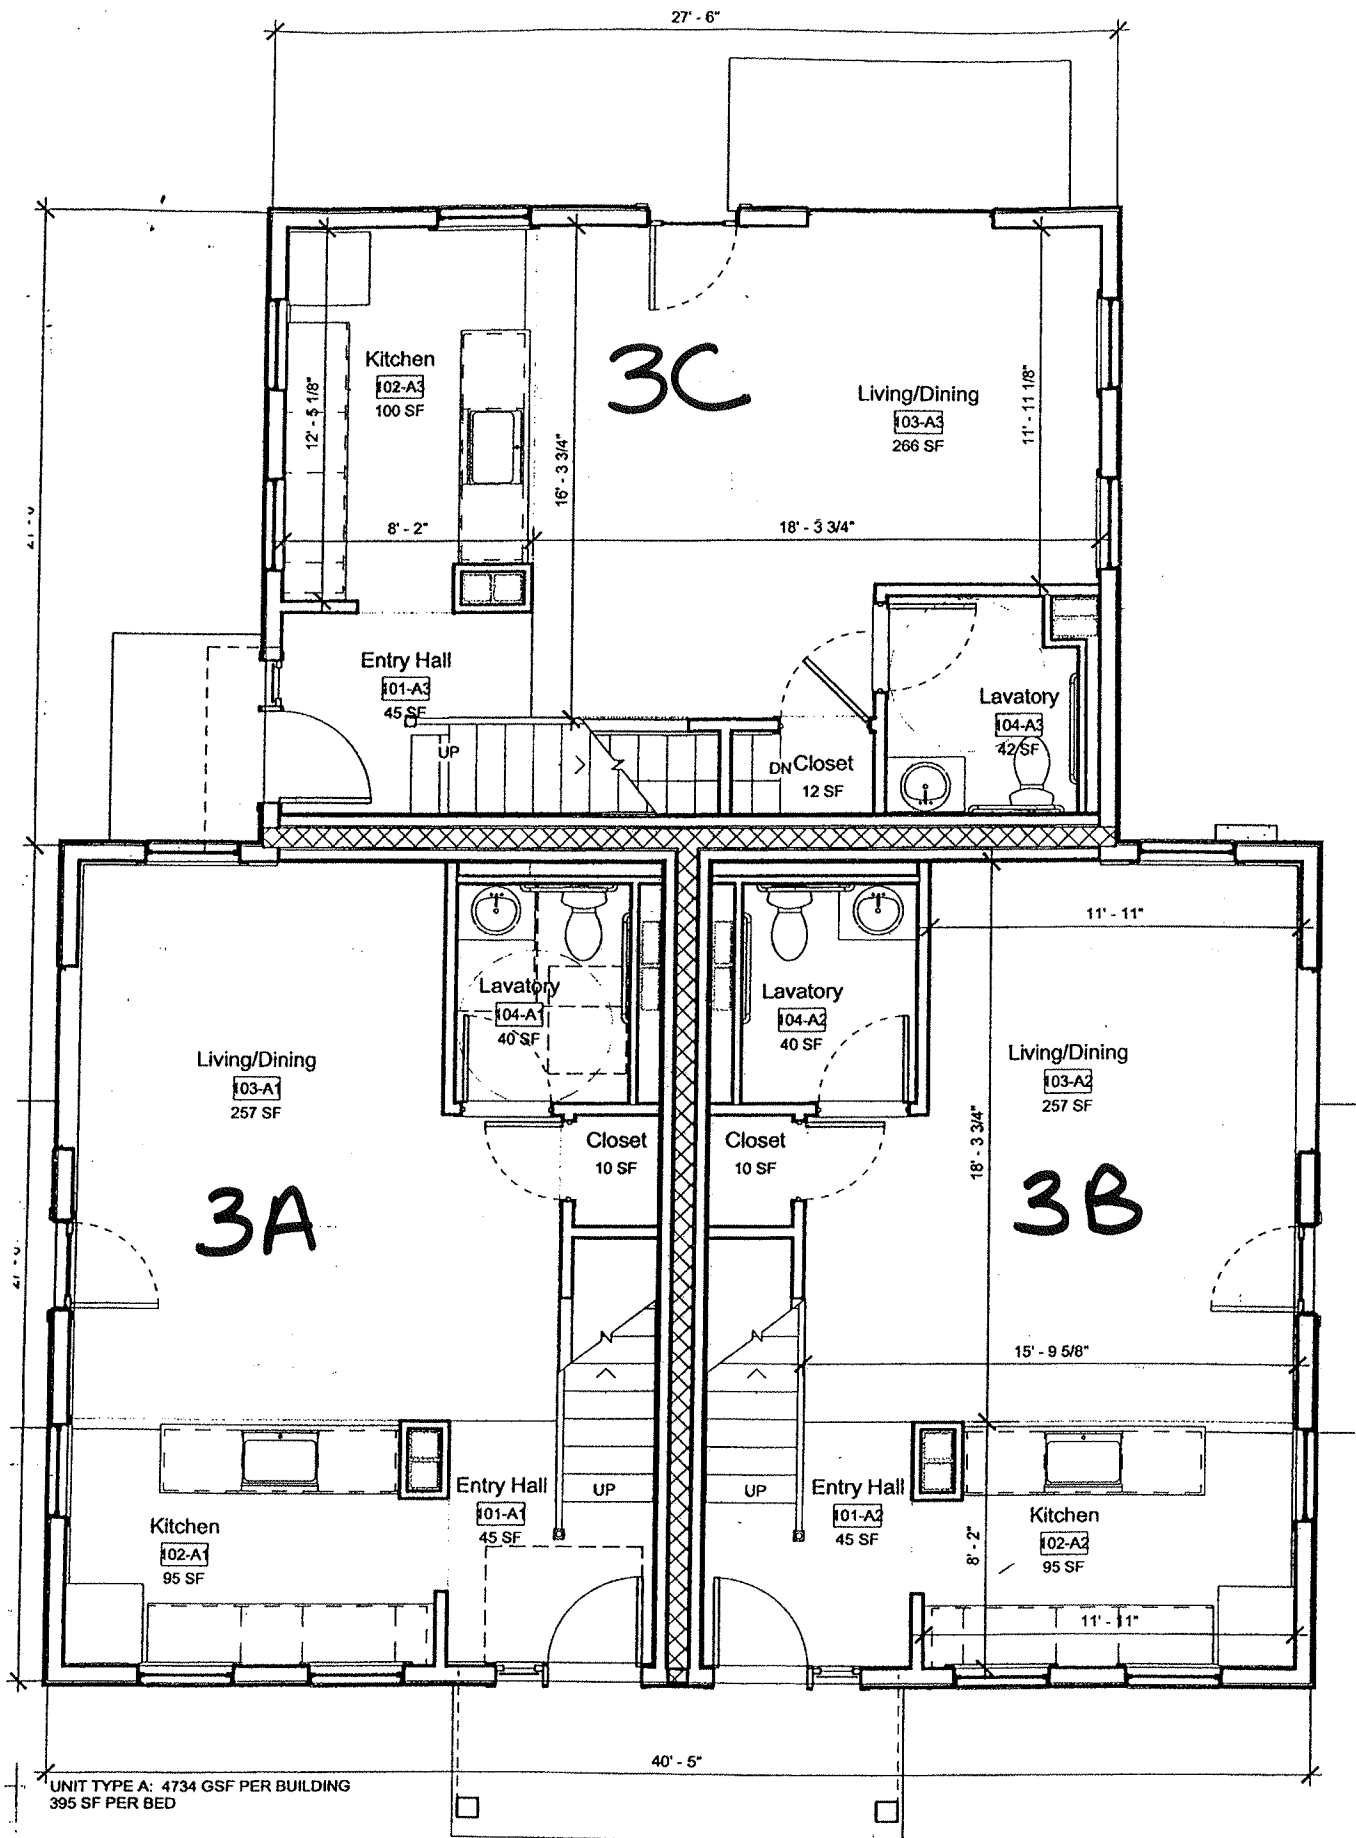

Unit A

3 Bennett Lane

Kenyon College  
North Campus Housing Unit A

NORTH CAMPUS HOUSING  
Option 1 Elevations  
09 February 2010

UNIT TYPE A: 4734 GSF PER BUILDING  
395 SF PER BED

**Kenyon College**  
North Campus Housing Unit A