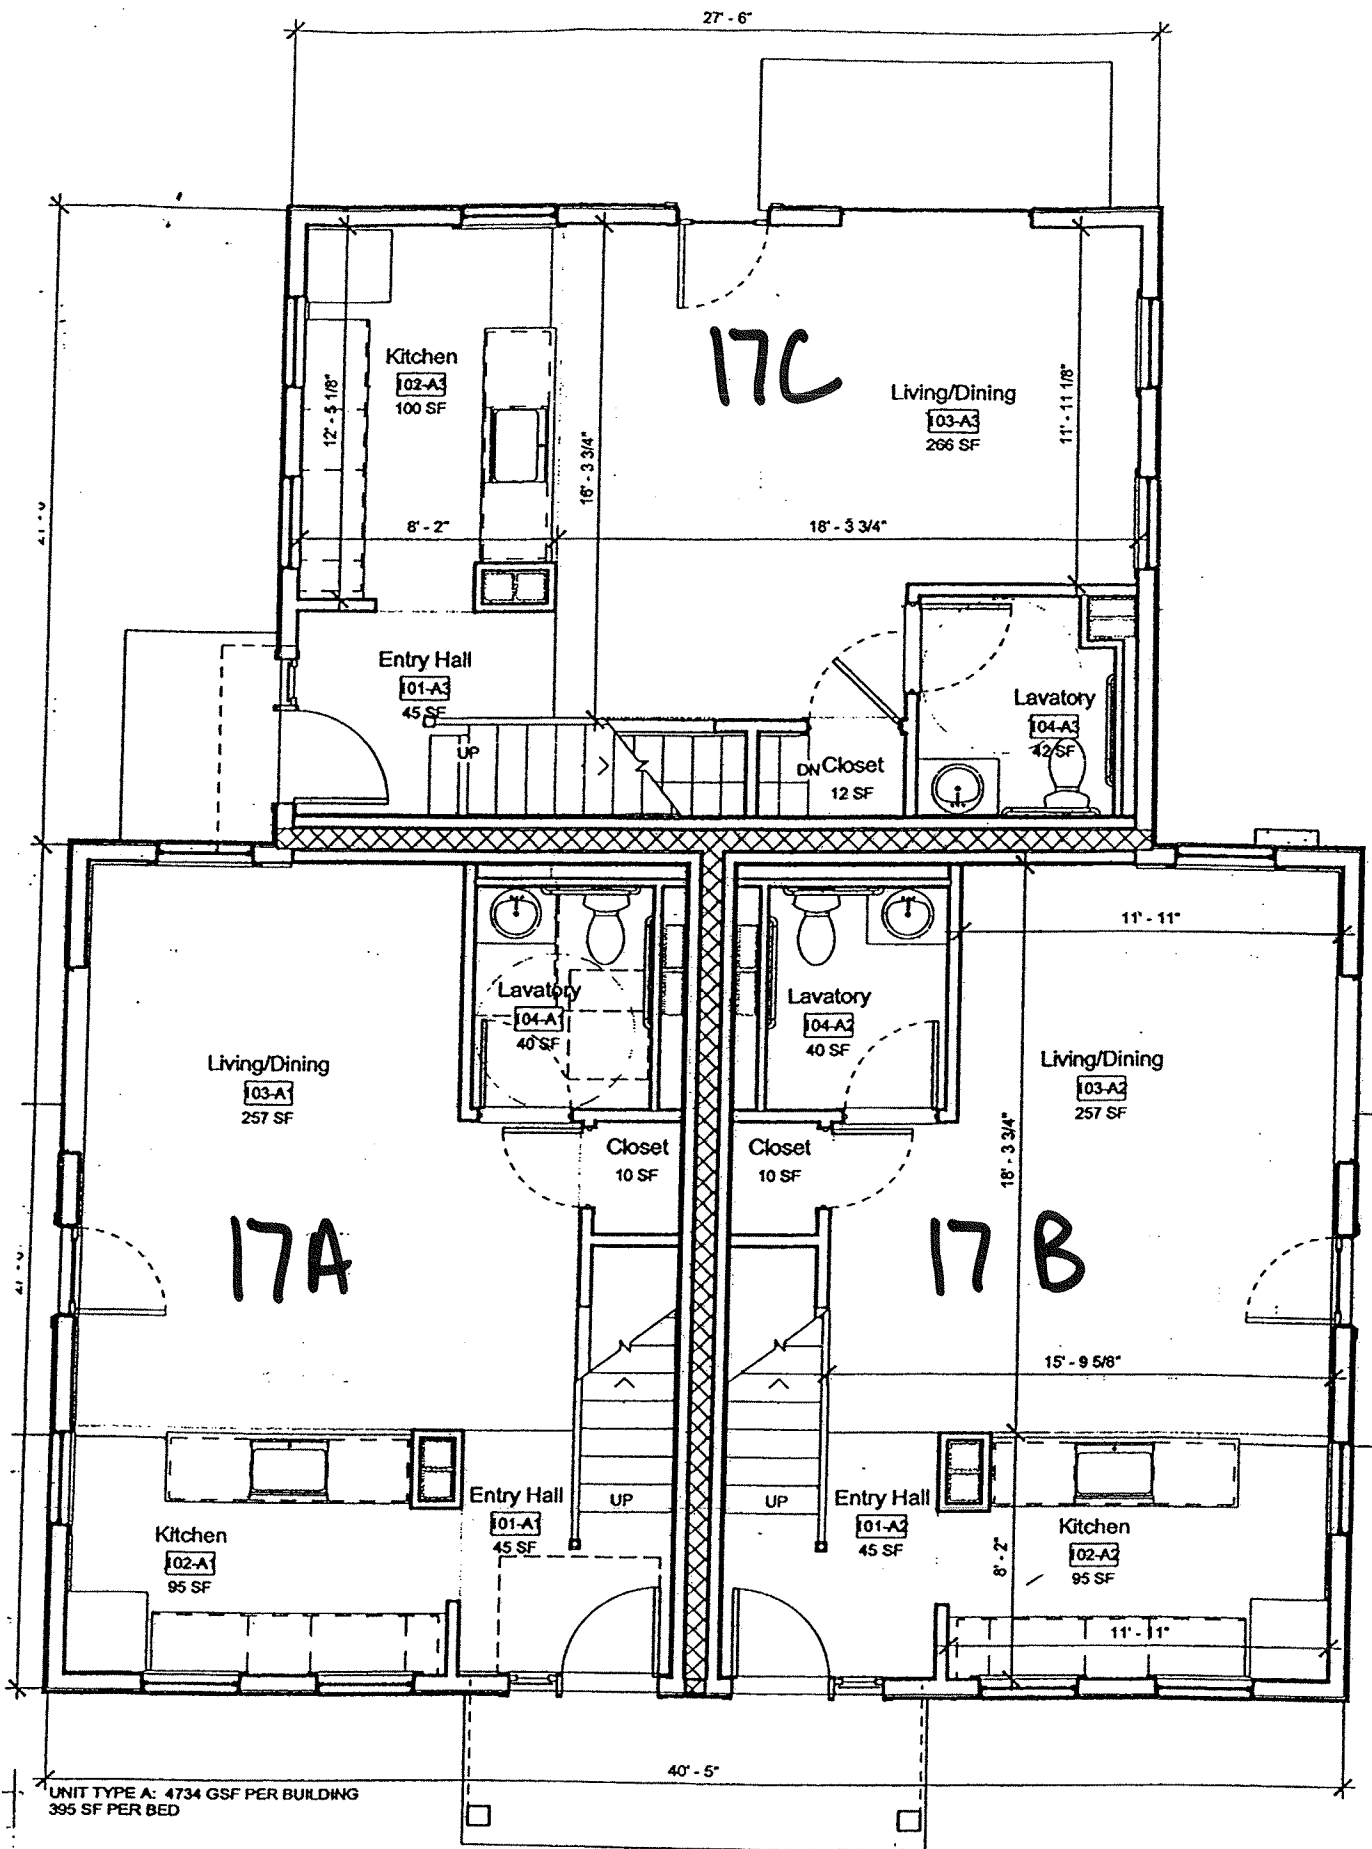

Unit A

Kenyon College
North Campus Housing Unit A

NORTH CAMPUS HOUSING
Option 1 Elevations
09 February 2010

17 Lepley Lane

UNIT TYPE A: 4734 GSF PER BUILDING
395 SF PER BED

Kenyon College
North Campus Housing Unit A