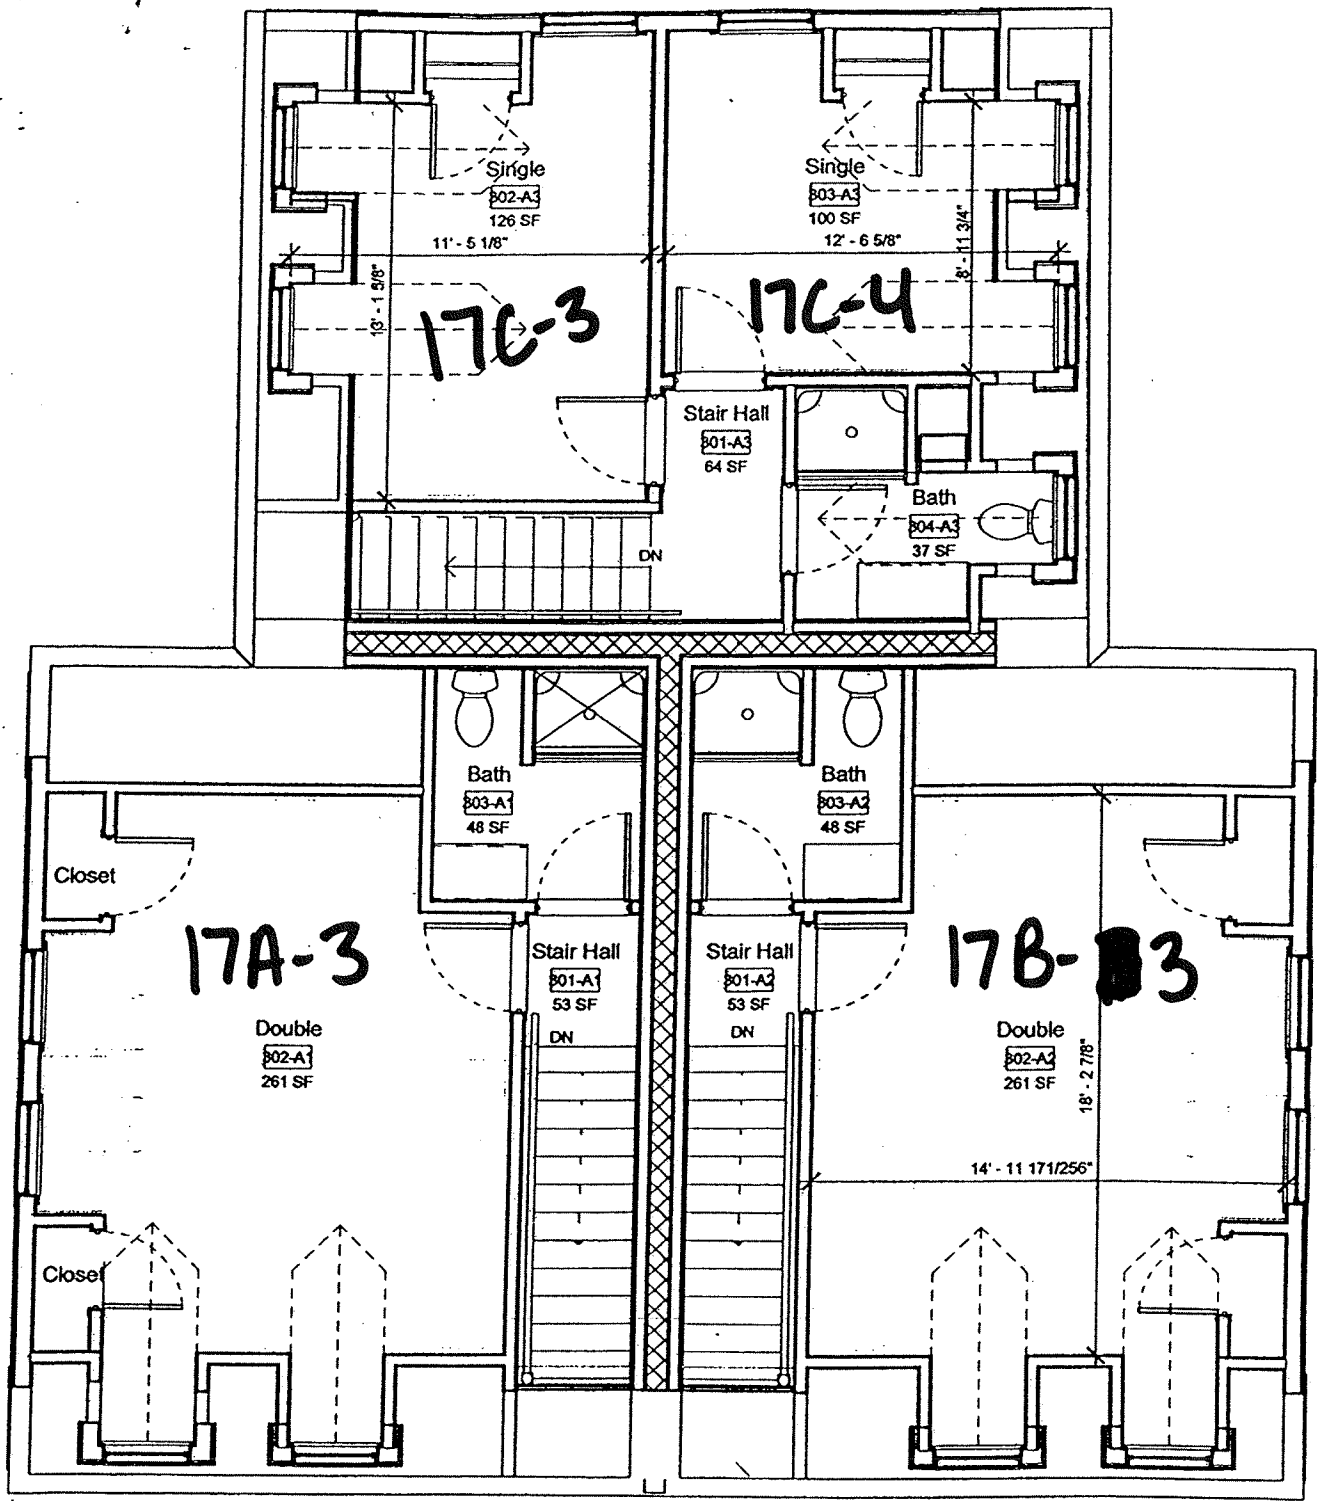

Kenyon College
North Campus Housing Unit A

NORTH CAMPUS HOUSING
Unit A Third Level Plan
09 February 2010

GUND PARTNERSHIP