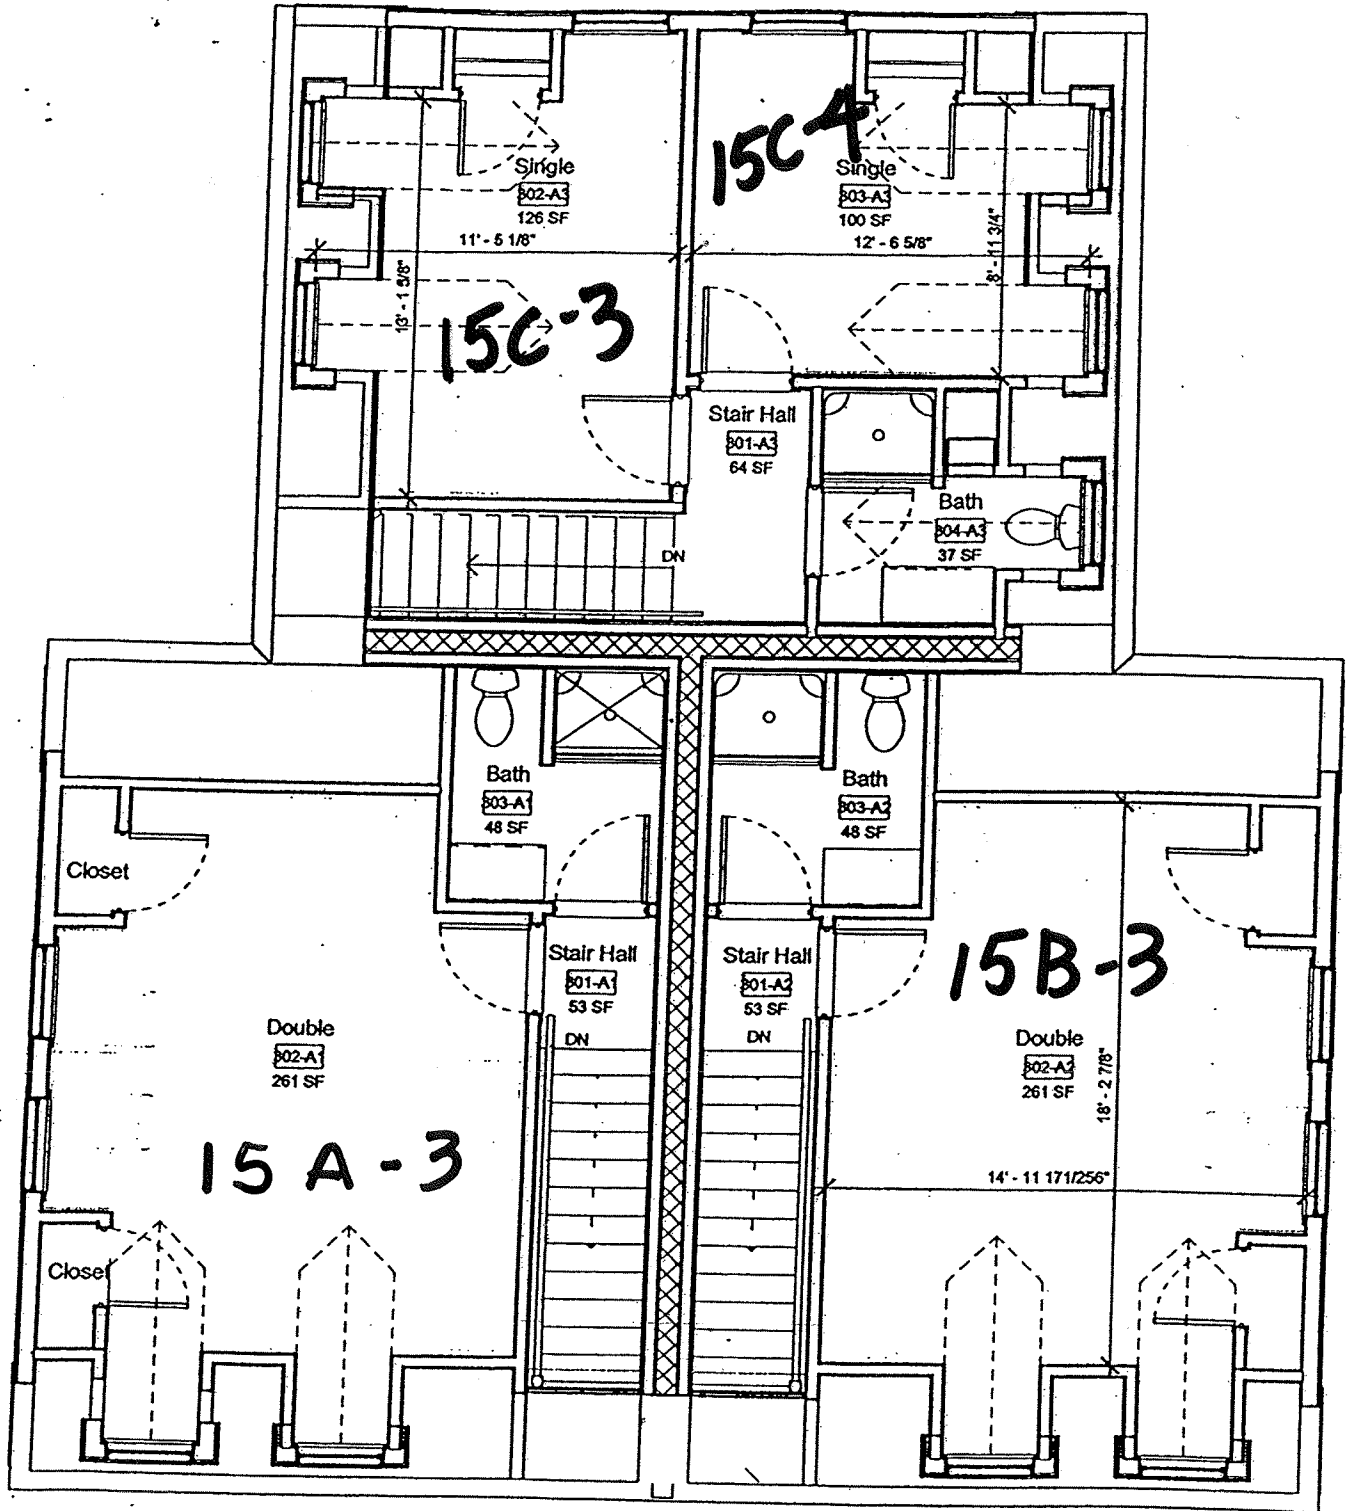

Kenyon College
North Campus Housing Unit A

NORTH CAMPUS HOUSING
Unit A Third Level Plan
09 February 2010

GUND PARTNERSHIP