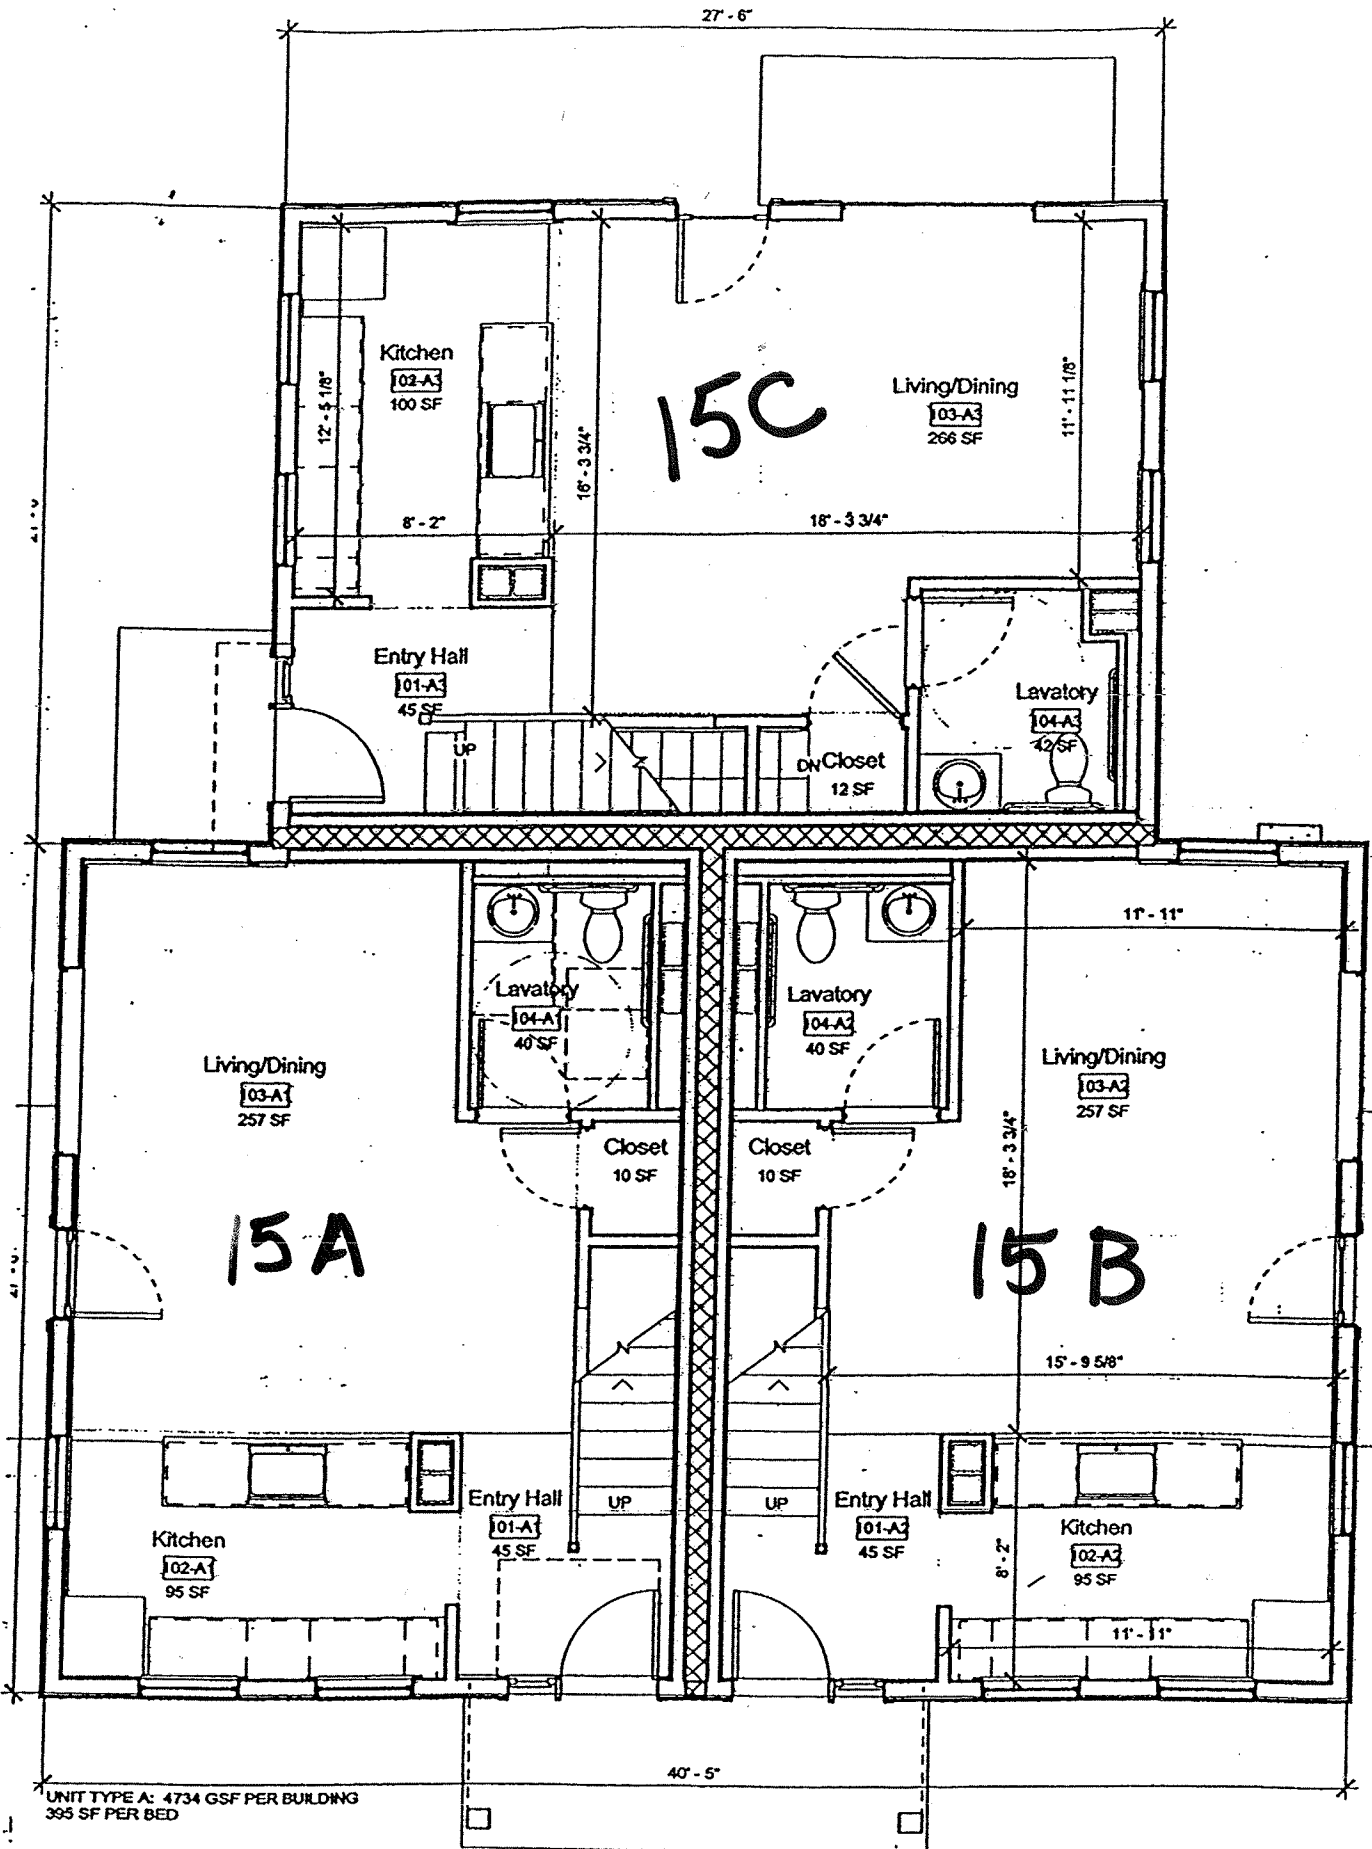

Unit A

Kenyon College
North Campus Housing Unit A

NORTH CAMPUS HOUSING
Option 1 Elevations
09 February 2010

15 Lepley Lane

UNIT TYPE A: 4734 GSF PER BUILDING
395 SF PER BED

Kenyon College
North Campus Housing Unit A