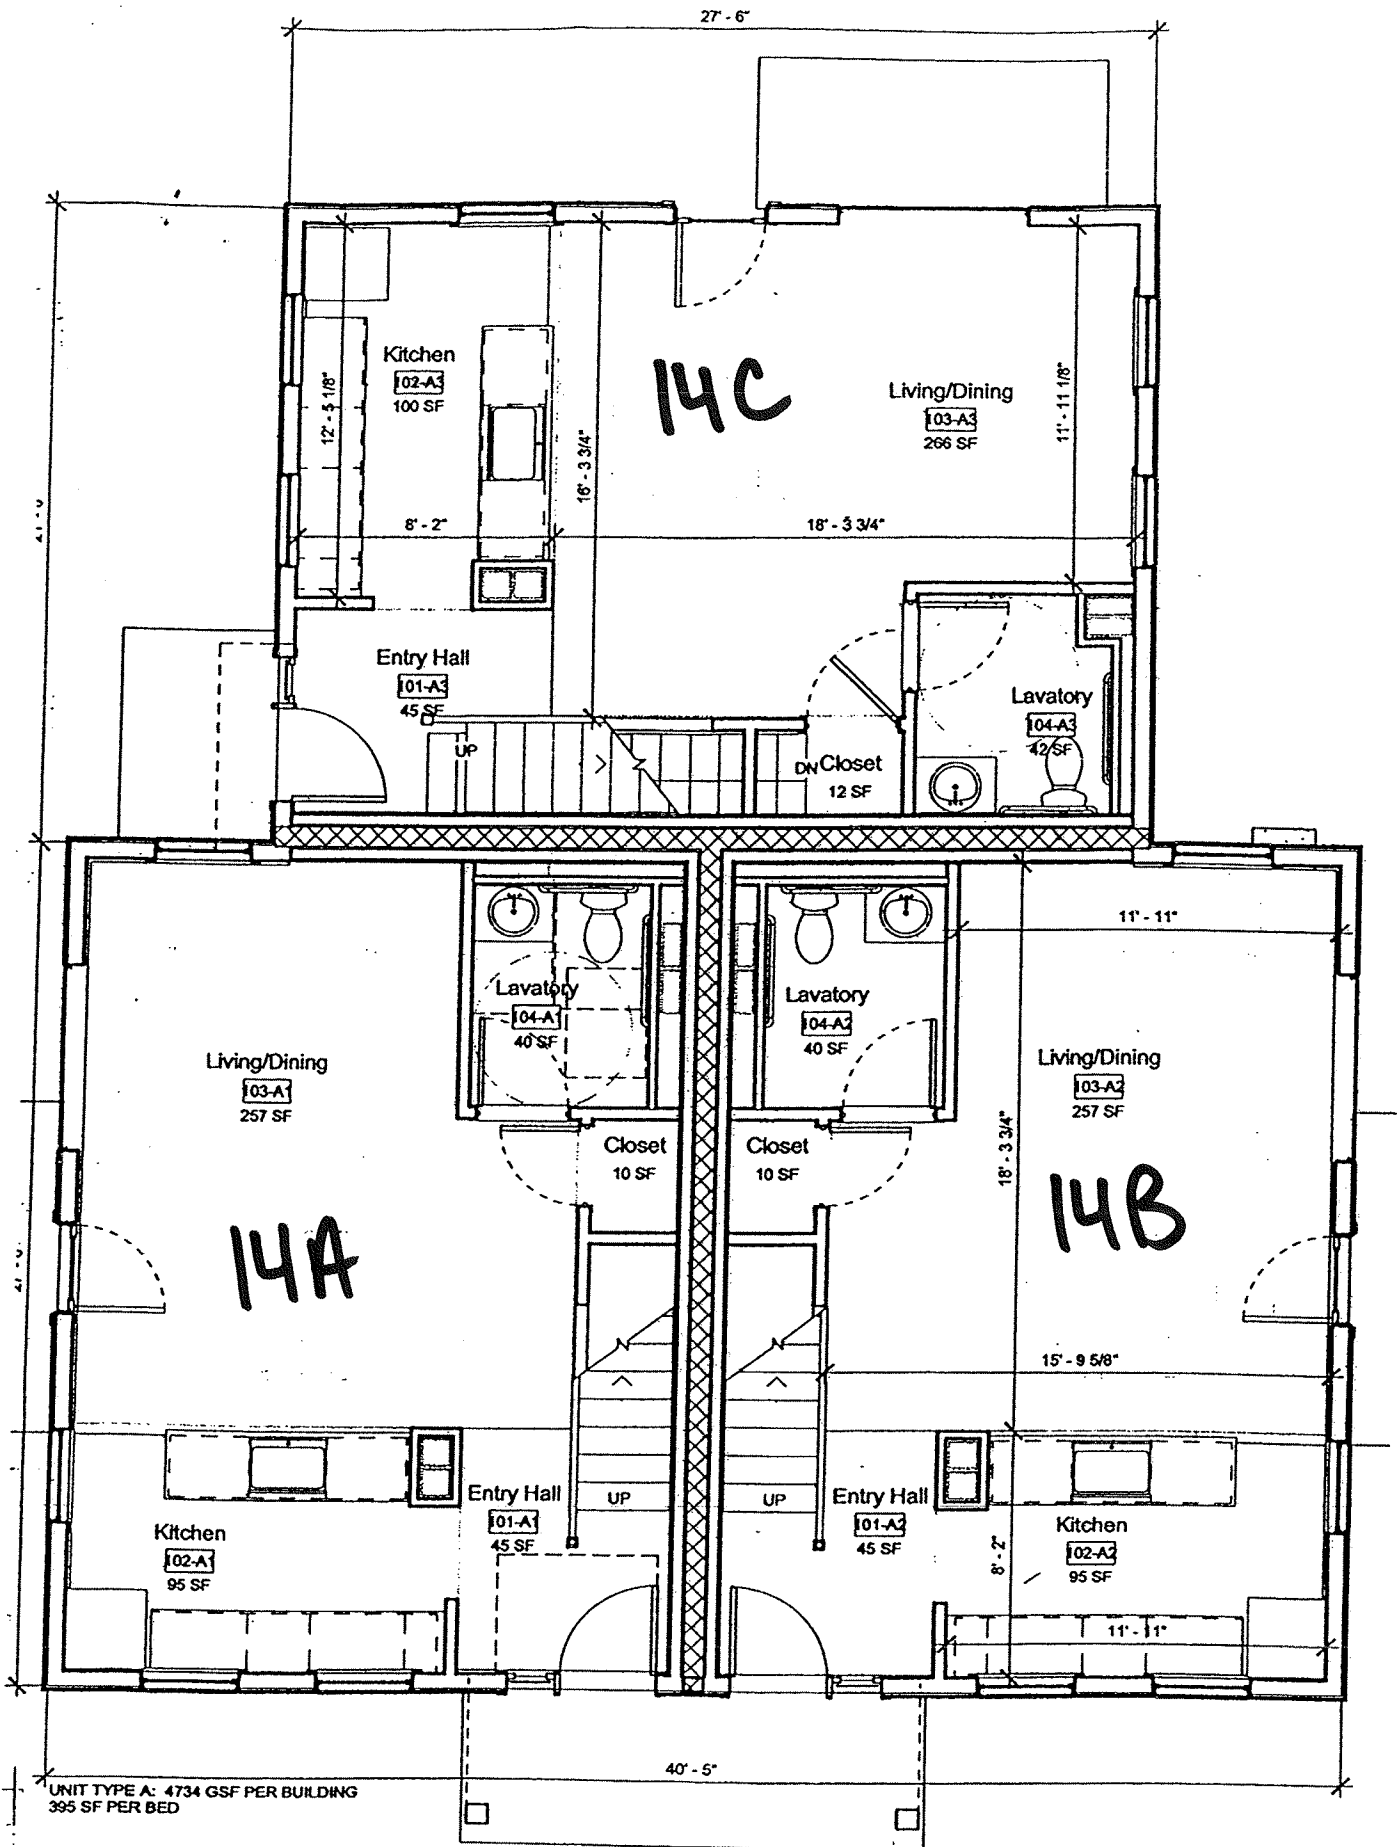

Unit A

Kenyon College
North Campus Housing Unit A

NORTH CAMPUS HOUSING
Option 1 Elevations
09 February 2010

14 Lepley Lane

UNIT TYPE A: 4734 GSF PER BUILDING
395 SF PER BED

Kenyon College
North Campus Housing Unit A