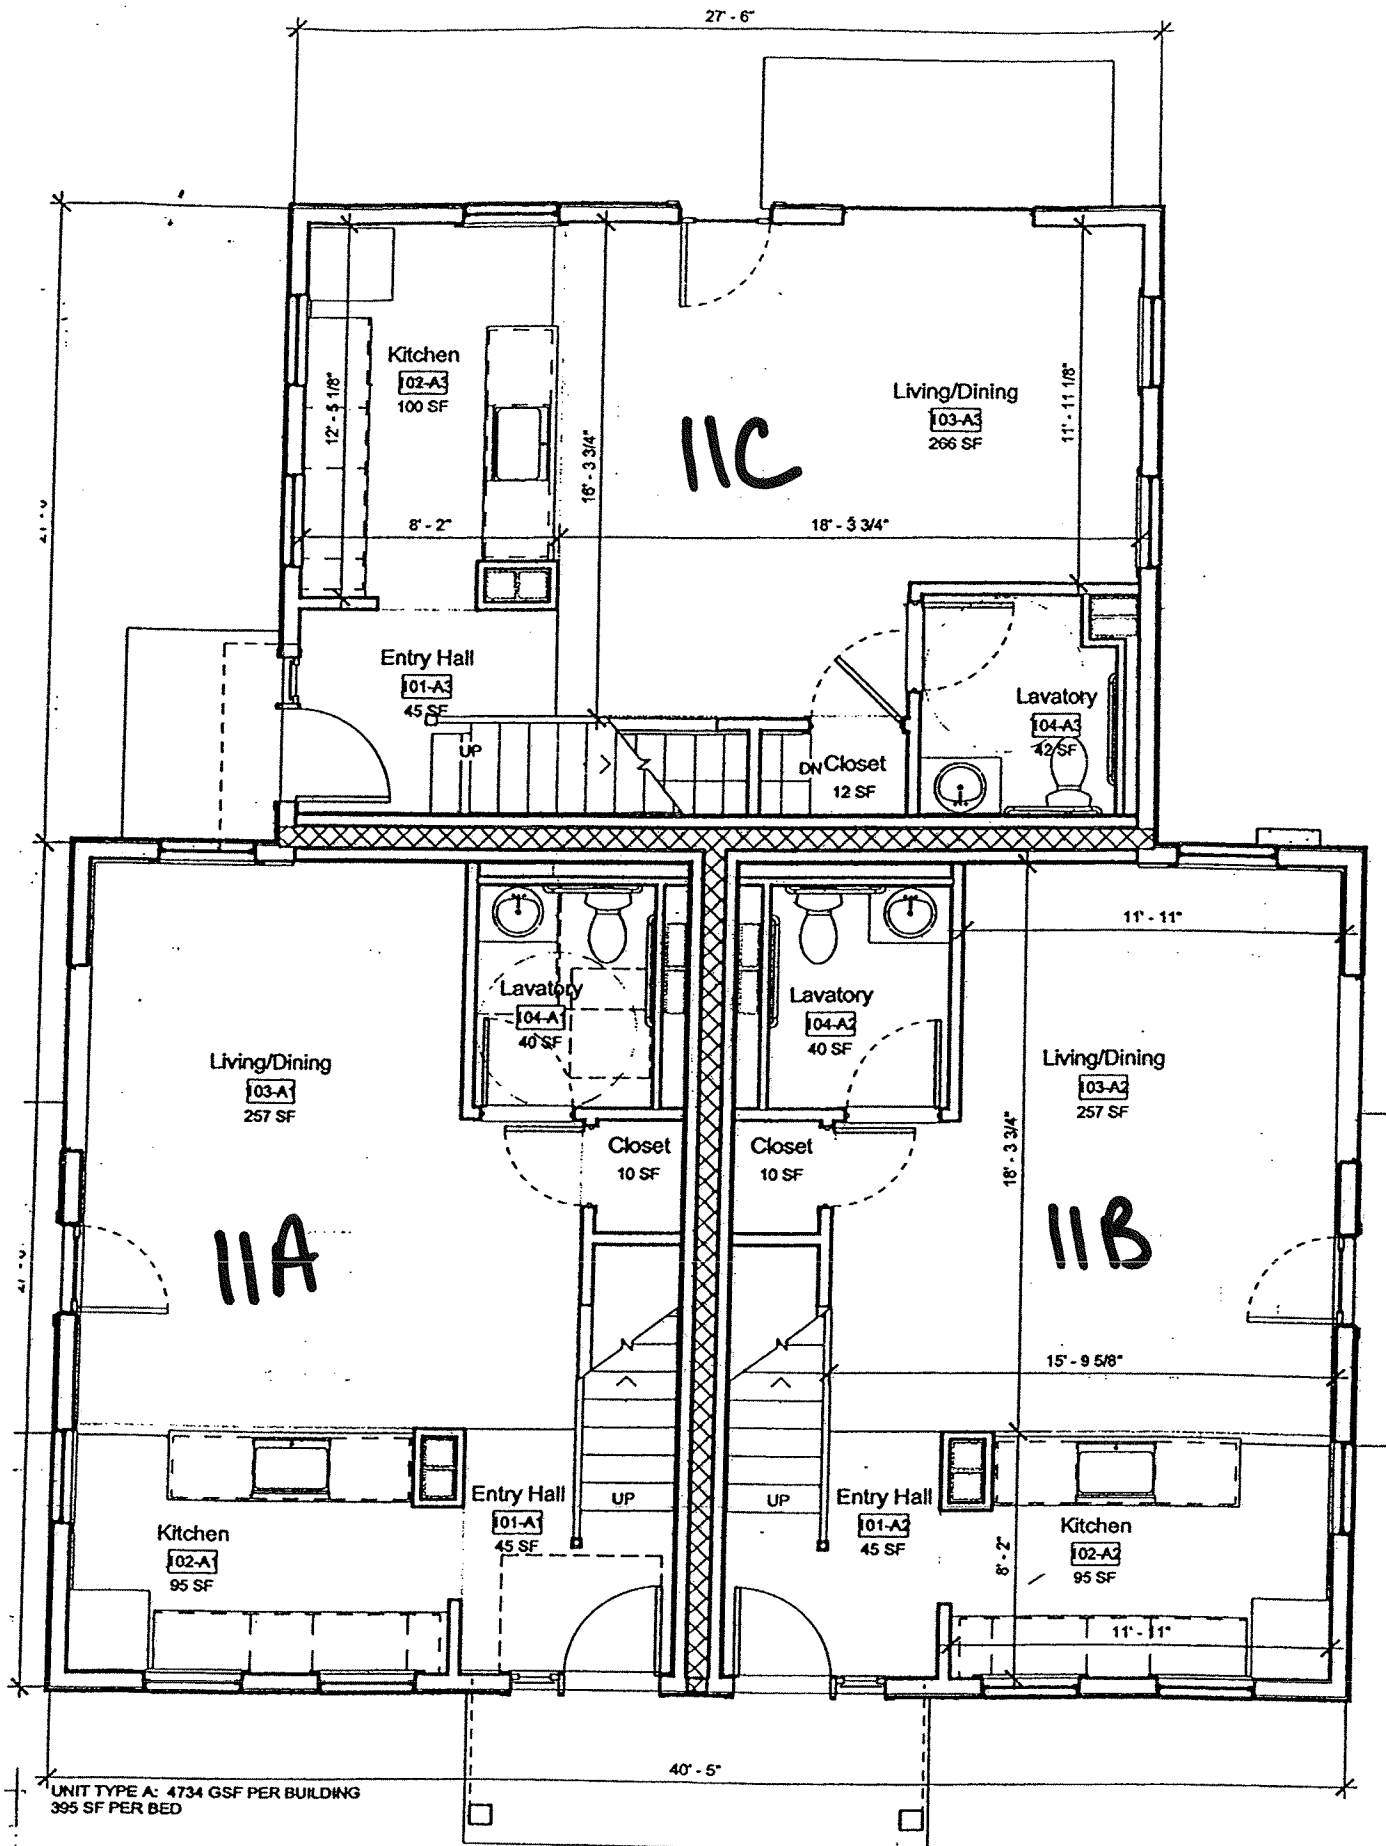

Unit A

Kenyon College
North Campus Housing Unit A

NORTH CAMPUS HOUSING
Option 1 Elevations
00 February 2010

11 Lepley Lane

UNIT TYPE A: 4734 GSF PER BUILDING
395 SF PER BED

Kenyon College
North Campus Housing Unit A