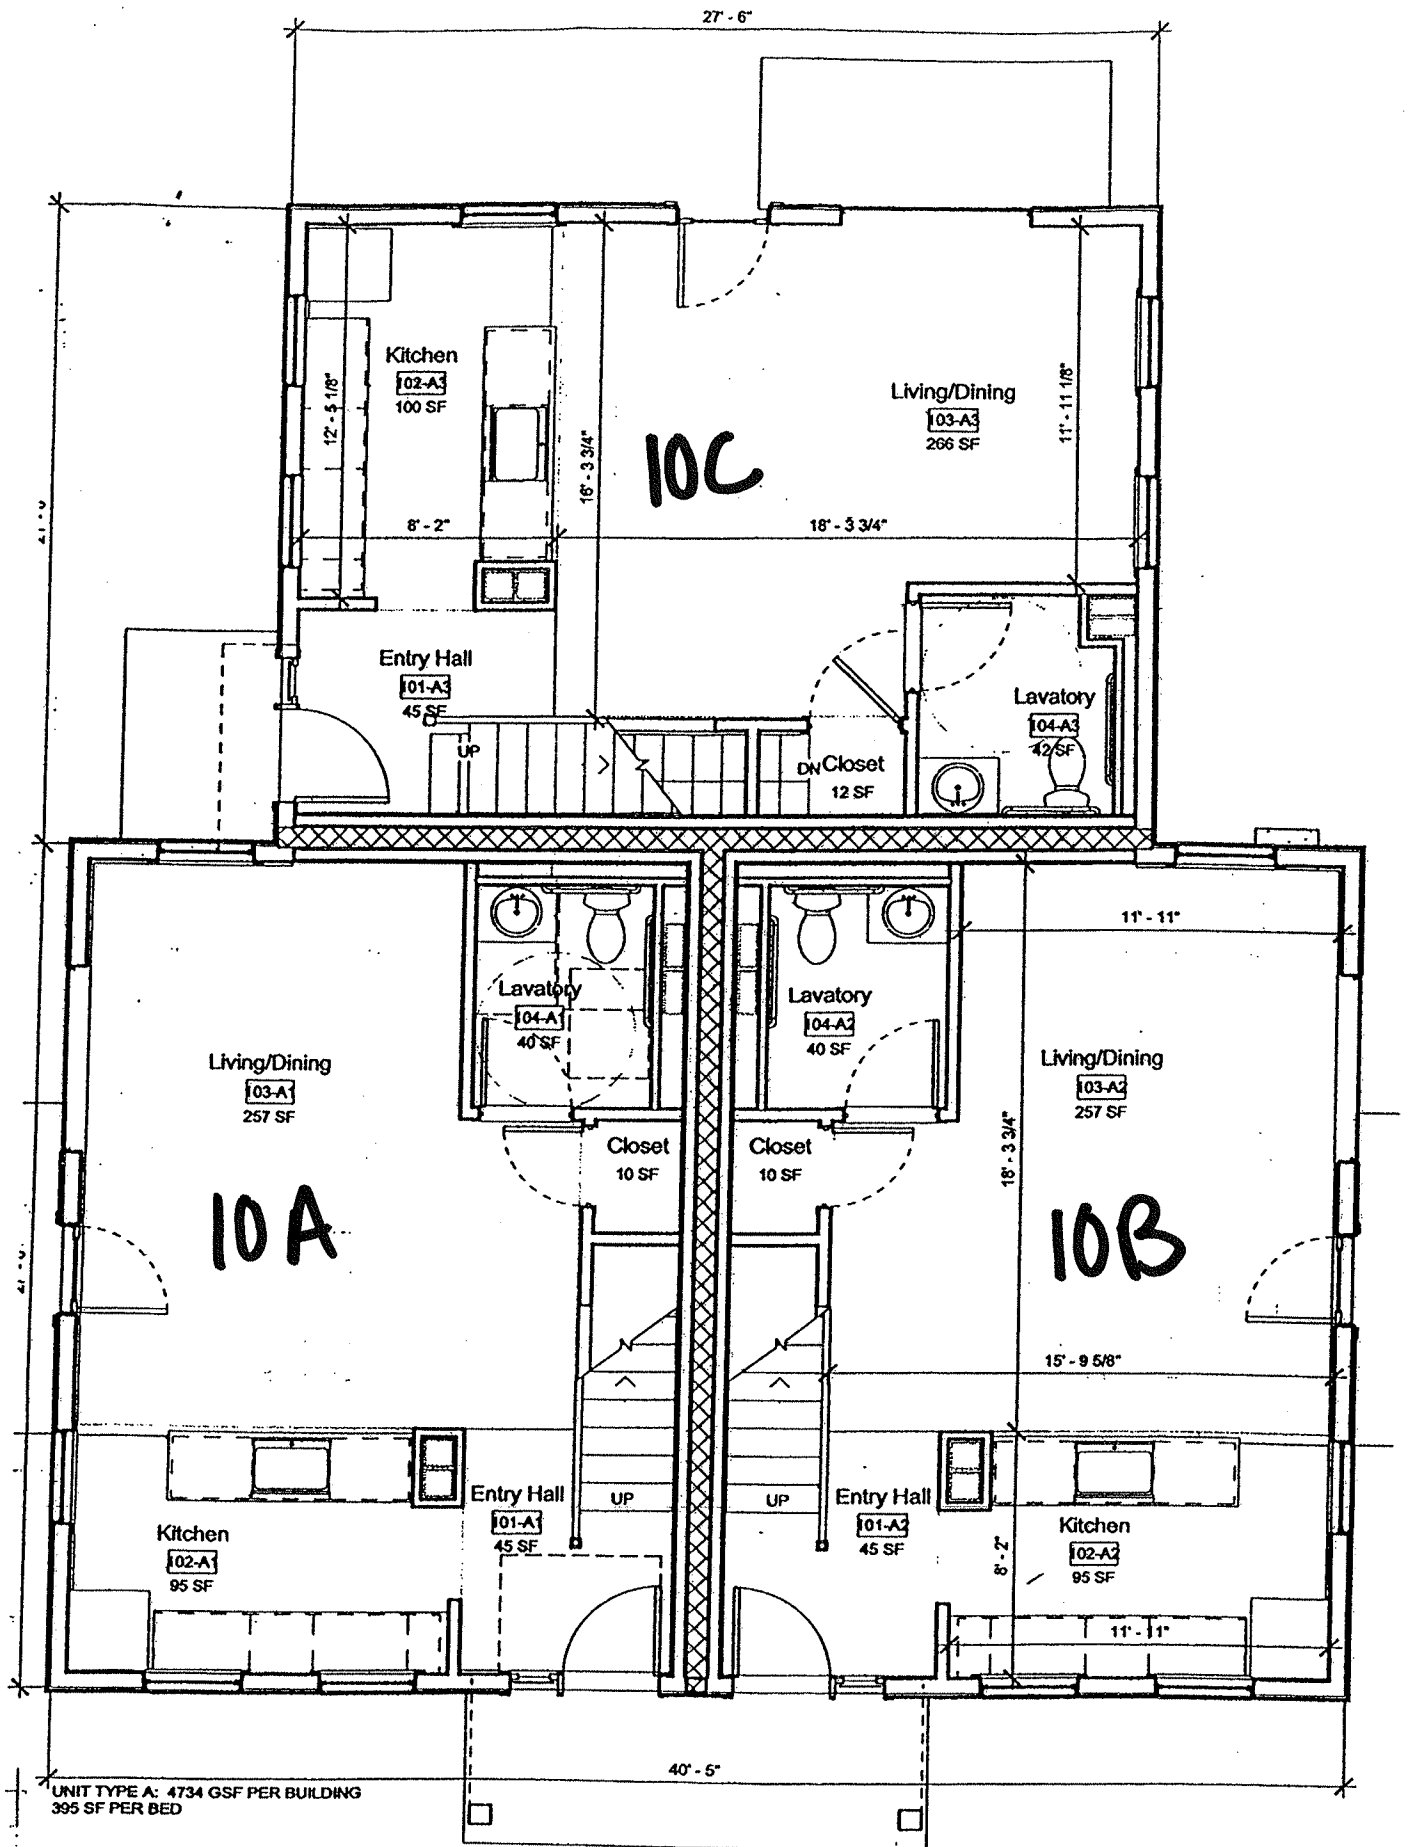

Unit A

Kenyon College
North Campus Housing Unit A

NORTH CAMPUS HOUSING
Option 1 Elevations
09 February 2010

10 Lepley Lane

UNIT TYPE A: 4734 GSF PER BUILDING
395 SF PER BED

Kenyon College
North Campus Housing Unit A