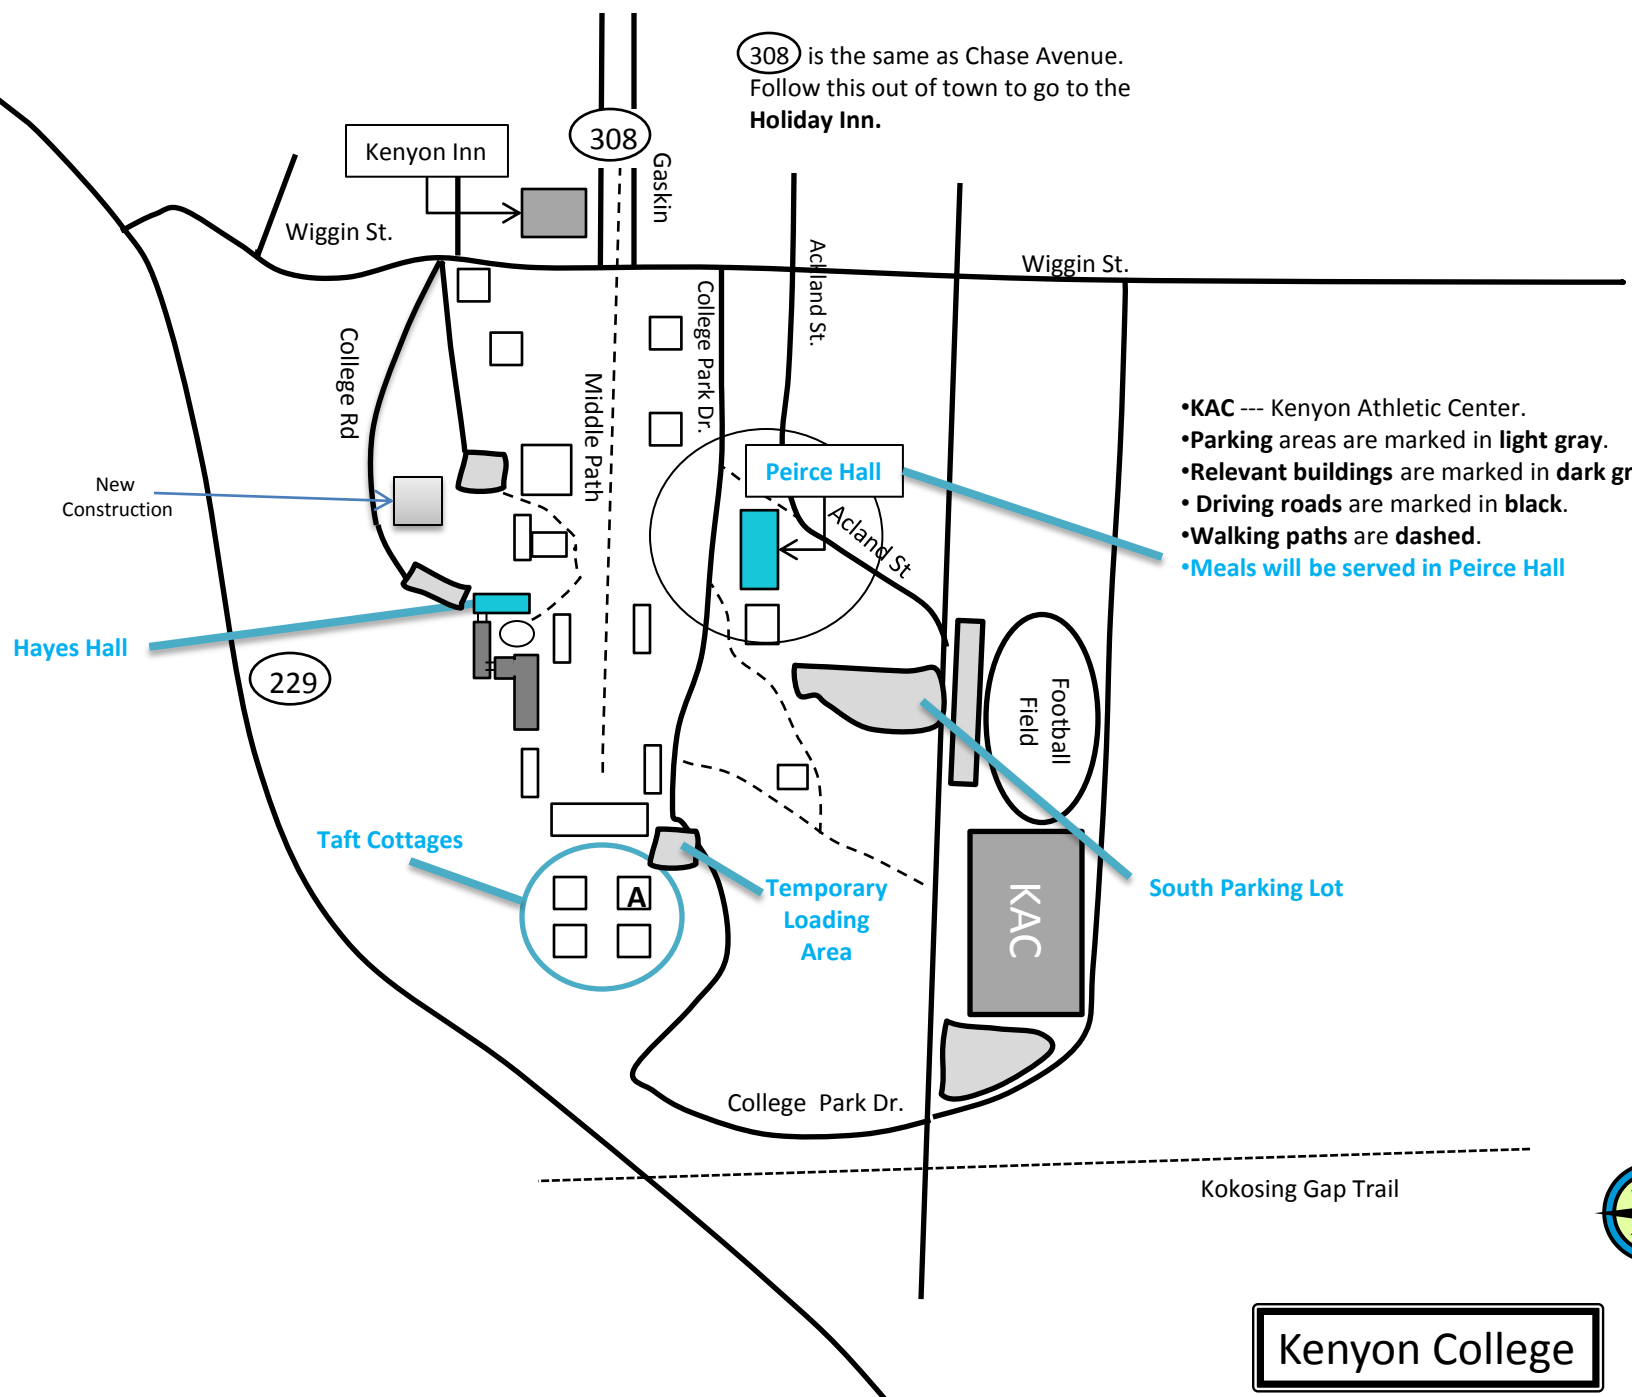

308 is the same as Chase Avenue.
Follow this out of town to go to the
Holiday Inn.

- KAC --- Kenyon Athletic Center.
- Parking areas are marked in light gray.
- Relevant buildings are marked in dark gray.
- Driving roads are marked in black.
- Walking paths are dashed.
- Meals will be served in Peirce Hall

Kenyon College